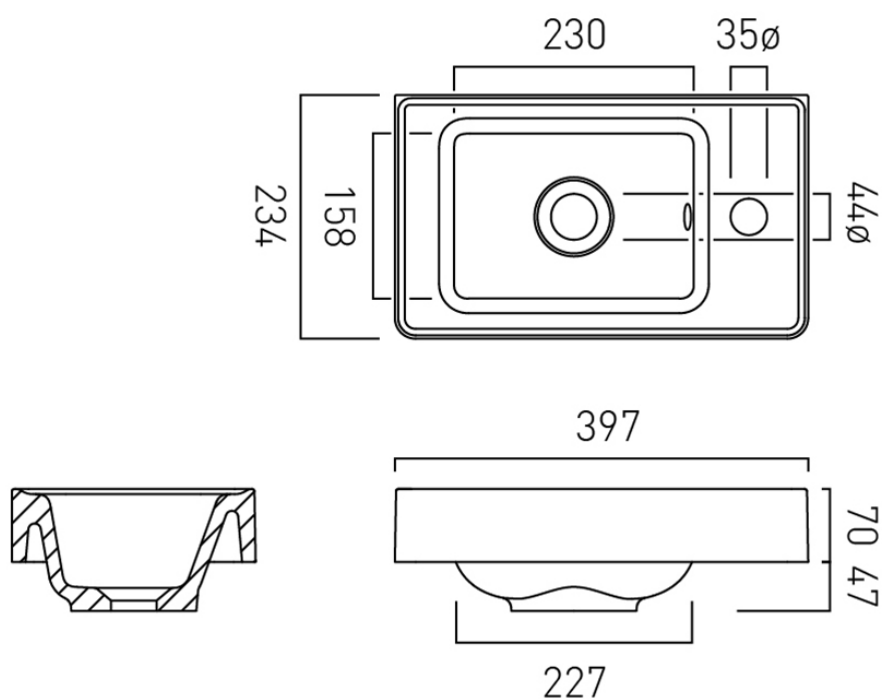

FURNITURE TYPE

Inset Basin

BASIN TYPE

Inset Basin

SIZE

400mm

BASIN MATERIAL

Mineral Cast

VANITY SUITABILITY

400mm vanities

HOLES

35mm Right Tap Hole

tel: 01934 744466
email: sales@vado.com
www.vado.com

WHERE INSPIRATION FLOWS
TAPS | SHOWERS | ACCESSORIES

SPECIFICATION SHEET

COLLECTION: CAMEO
PRODUCT CODE: CAM-BM4R-AW

OVERFLOW REQUIRED

Required

tel: 01934 744466
email: sales@vado.com
www.vado.com

WHERE INSPIRATION FLOWS
TAPS | SHOWERS | ACCESSORIES

TECHNICAL DRAWING

COLLECTION: CAMEO
PRODUCT CODE: CAM-BM4R-AW

tel: 01934 744466
email: sales@vado.com
www.vado.com