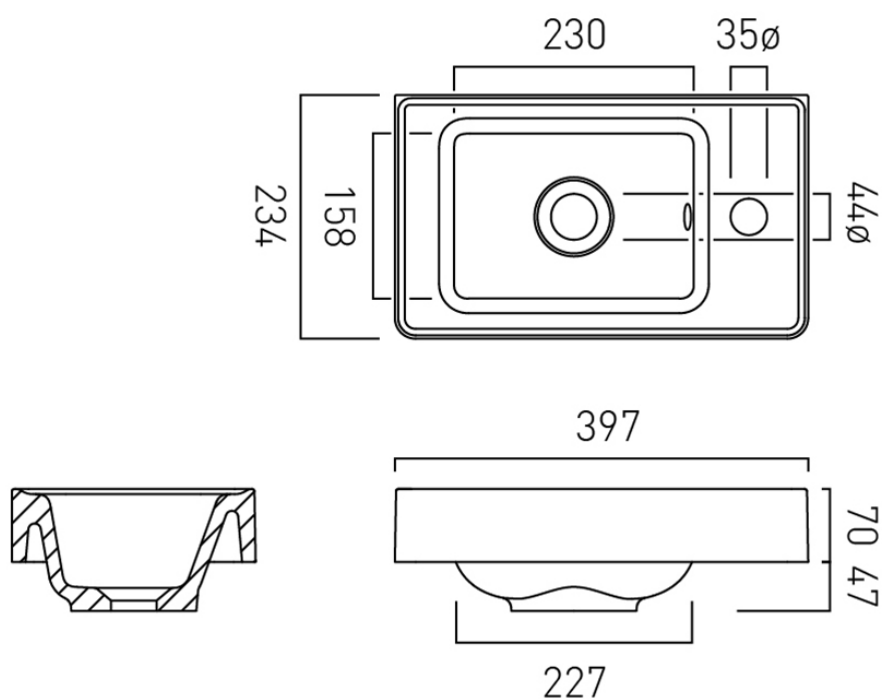

FURNITURE TYPE

Inset Basin

BASIN TYPE

Inset Basin

SIZE

400mm

BASIN MATERIAL

Mineral Cast

VANITY SUITABILITY

400mm vanities

HOLES

35mm Right Tap Hole

tel: 01934 744466
email: sales@vado.com
www.vado.com

WHERE INSPIRATION FLOWS
TAPS | SHOWERS | ACCESSORIES

SPECIFICATION SHEET

COLLECTION: CAMEO
PRODUCT CODE: CAM-BM4R-CB

OVERFLOW REQUIRED

Required

tel: 01934 744466
email: sales@vado.com
www.vado.com

WHERE INSPIRATION FLOWS
TAPS | SHOWERS | ACCESSORIES

TECHNICAL DRAWING

COLLECTION: CAMEO
PRODUCT CODE: CAM-BM4R-CB

tel: 01934 744466
email: sales@vado.com
www.vado.com