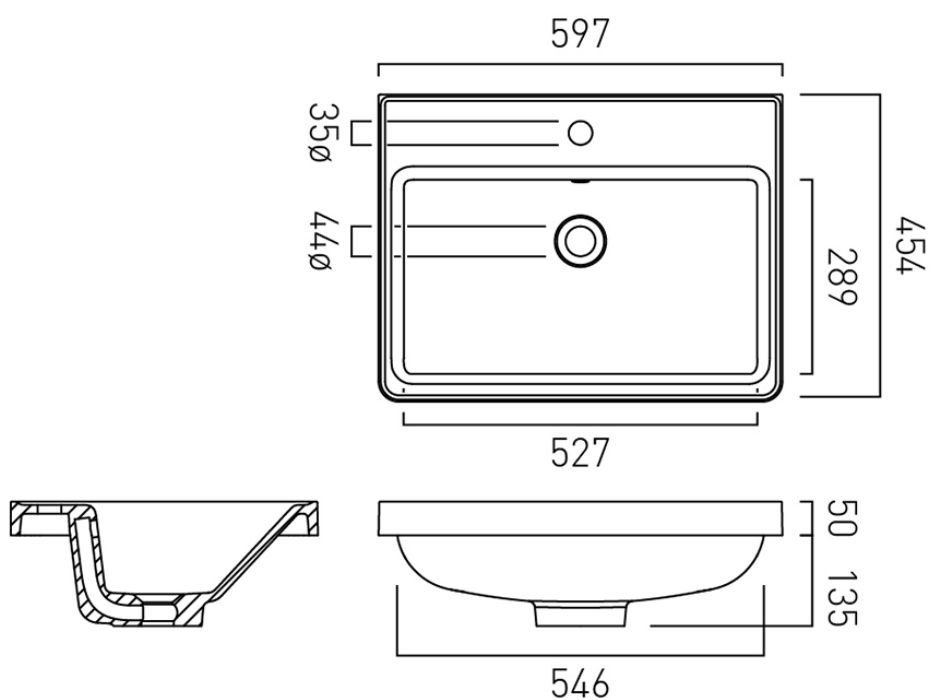

## SIZE

600mm

## VANITY SUITABILITY

600mm vanities

# SPECIFICATION SHEET

COLLECTION: CAMEO  
PRODUCT CODE: CAM-BM6-AW

OVERFLOW REQUIRED

Required

tel: 01934 744466  
email: [sales@vado.com](mailto:sales@vado.com)  
[www.vado.com](http://www.vado.com)

WHERE INSPIRATION FLOWS  
TAPS | SHOWERS | ACCESSORIES

# TECHNICAL DRAWING

COLLECTION: CAMEO  
PRODUCT CODE: CAM-BM6-AW

tel: 01934 744466  
email: sales@vado.com  
www.vado.com

WHERE INSPIRATION FLOWS  
TAPS | SHOWERS | ACCESSORIES