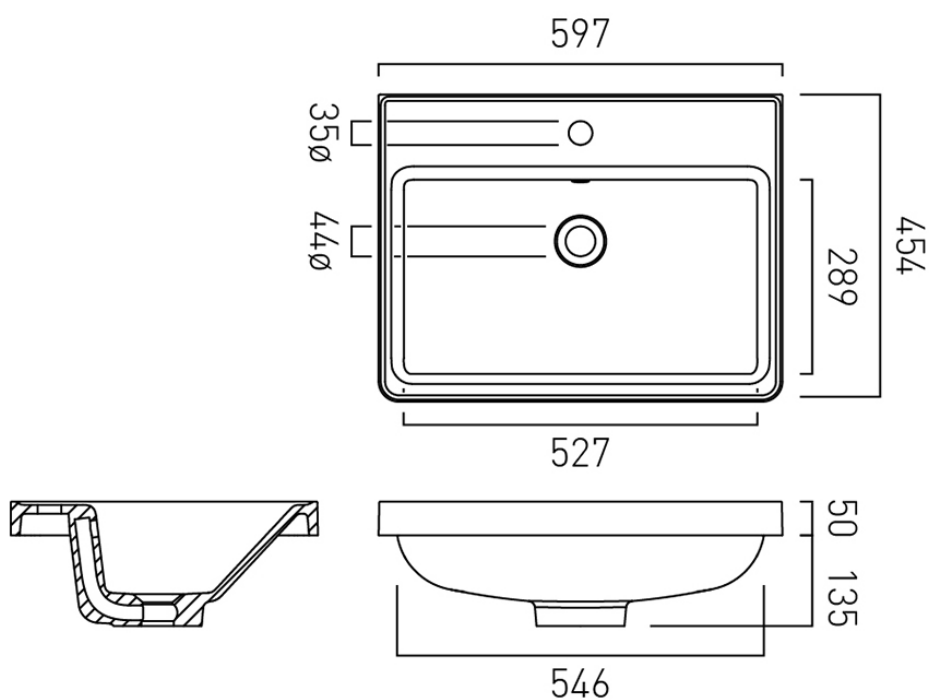

FURNITURE TYPE

Inset Basin

BASIN TYPE

Inset Basin

SIZE

600mm

BASIN MATERIAL

Mineral Cast

VANITY SUITABILITY

600mm vanities

HOLES

35mm Tap Hole

tel: 01934 744466
email: sales@vado.com
www.vado.com

WHERE INSPIRATION FLOWS
TAPS | SHOWERS | ACCESSORIES

SPECIFICATION SHEET

COLLECTION: CAMEO
PRODUCT CODE: CAM-BM6-AW

OVERFLOW REQUIRED

Required

tel: 01934 744466
email: sales@vado.com
www.vado.com

WHERE INSPIRATION FLOWS
TAPS | SHOWERS | ACCESSORIES

TECHNICAL DRAWING

COLLECTION: CAMEO
PRODUCT CODE: CAM-BM6-AW

tel: 01934 744466
email: sales@vado.com
www.vado.com