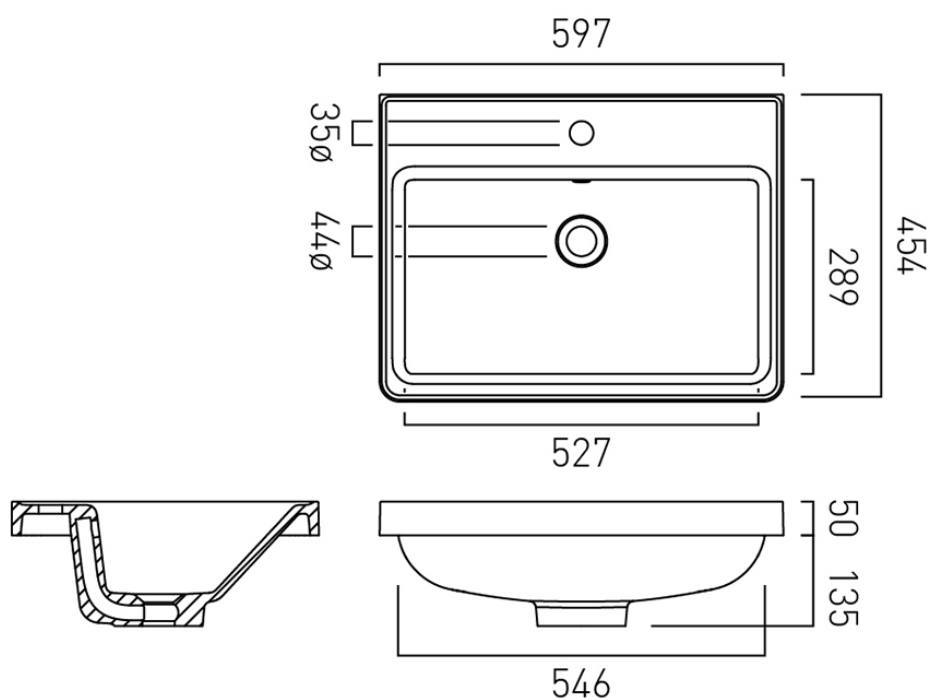

FURNITURE TYPE

Inset Basin

BASIN TYPE

Inset Basin

SIZE

600mm

BASIN MATERIAL

Mineral Cast

VANITY SUITABILITY

600mm vanities

HOLES

35mm Tap Hole

tel: 01934 744466
email: sales@vado.com
www.vado.com

WHERE INSPIRATION FLOWS
TAPS | SHOWERS | ACCESSORIES

SPECIFICATION SHEET

COLLECTION: CAMEO
PRODUCT CODE: CAM-BM6-CB

OVERFLOW REQUIRED

Required

tel: 01934 744466
email: sales@vado.com
www.vado.com

WHERE INSPIRATION FLOWS
TAPS | SHOWERS | ACCESSORIES

TECHNICAL DRAWING

COLLECTION: CAMEO
PRODUCT CODE: CAM-BM6-CB

tel: 01934 744466
email: sales@vado.com
www.vado.com