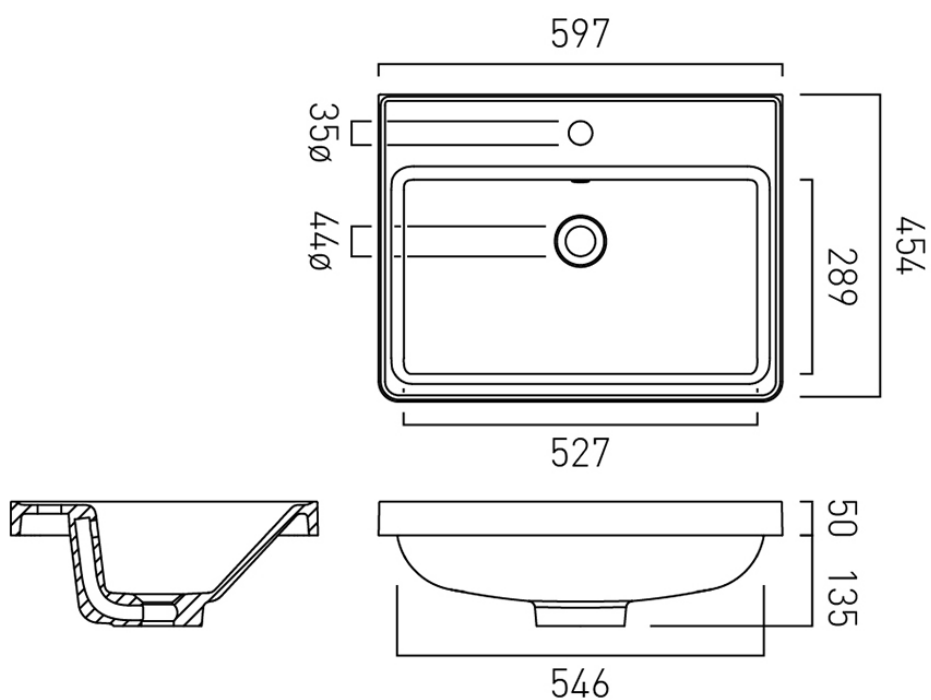

FURNITURE TYPE

Inset Basin

BASIN TYPE

Inset Basin

SIZE

600mm

BASIN MATERIAL

Mineral Cast

VANITY SUITABILITY

600mm vanities

HOLES

35mm Tap Hole

tel: 01934 744466
email: sales@vado.com
www.vado.com

WHERE INSPIRATION FLOWS
TAPS | SHOWERS | FURNITURE

SPECIFICATION SHEET

COLLECTION: CAMEO
PRODUCT CODE: CAM-BM6-CB

OVERFLOW REQUIRED

Required

tel: 01934 744466
email: sales@vado.com
www.vado.com

WHERE INSPIRATION FLOWS
TAPS | SHOWERS | FURNITURE

TECHNICAL DRAWING

COLLECTION: CAMEO
PRODUCT CODE: CAM-BM6-CB

tel: 01934 744466
email: sales@vado.com
www.vado.com