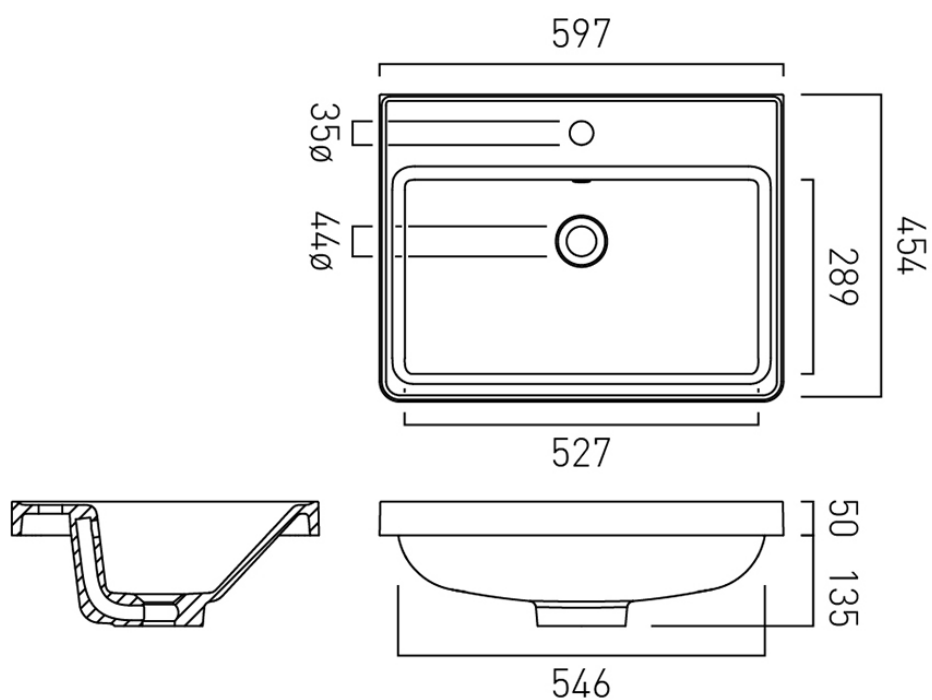

FURNITURE TYPE

Inset Basin

BASIN TYPE

Inset Basin

SIZE

600mm

BASIN MATERIAL

Mineral Cast

VANITY SUITABILITY

600mm vanities

HOLES

35mm Tap Hole

tel: 01934 744466
email: sales@vado.com
www.vado.com

WHERE INSPIRATION FLOWS
TAPS | SHOWERS | ACCESSORIES

SPECIFICATION SHEET

COLLECTION: CAMEO
PRODUCT CODE: CAM-BM6-CB

OVERFLOW REQUIRED

Required

tel: 01934 744466
email: sales@vado.com
www.vado.com

WHERE INSPIRATION FLOWS
TAPS | SHOWERS | ACCESSORIES

TECHNICAL DRAWING

COLLECTION: CAMEO
PRODUCT CODE: CAM-BM6-CB

tel: 01934 744466
email: sales@vado.com
www.vado.com