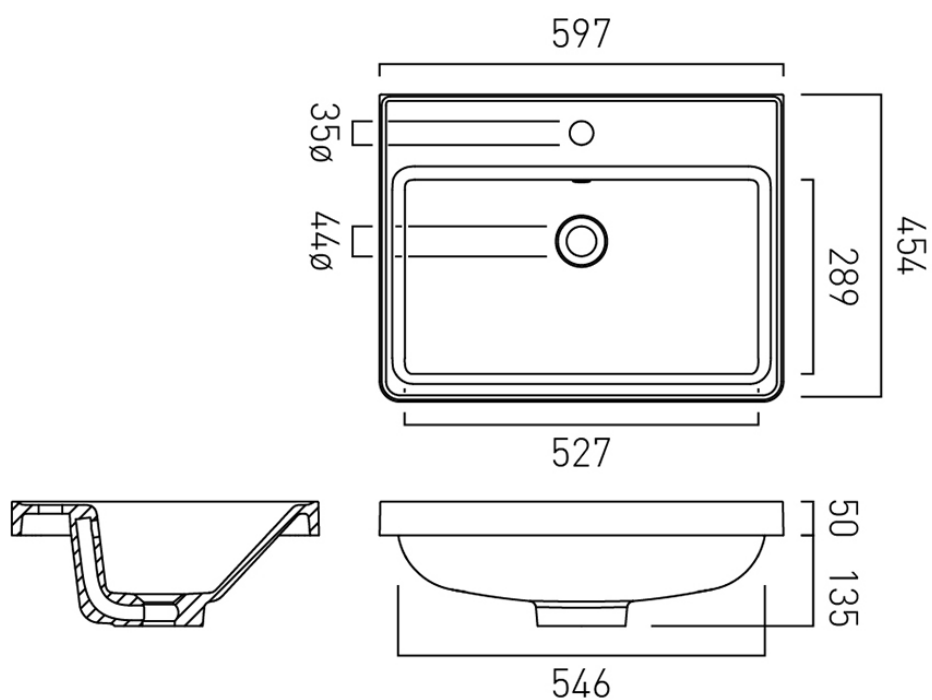

FURNITURE TYPE

Inset Basin

BASIN TYPE

Inset Basin

SIZE

600mm

BASIN MATERIAL

Mineral Cast

VANITY SUITABILITY

600mm vanities

HOLES

35mm Tap Hole

tel: 01934 744466
email: sales@vado.com
www.vado.com

WHERE INSPIRATION FLOWS
TAPS | SHOWERS | ACCESSORIES

SPECIFICATION SHEET

COLLECTION: CAMEO
PRODUCT CODE: CAM-BM6-PC

OVERFLOW REQUIRED

Required

tel: 01934 744466
email: sales@vado.com
www.vado.com

WHERE INSPIRATION FLOWS
TAPS | SHOWERS | ACCESSORIES

TECHNICAL DRAWING

COLLECTION: CAMEO
PRODUCT CODE: CAM-BM6-PC

tel: 01934 744466
email: sales@vado.com
www.vado.com