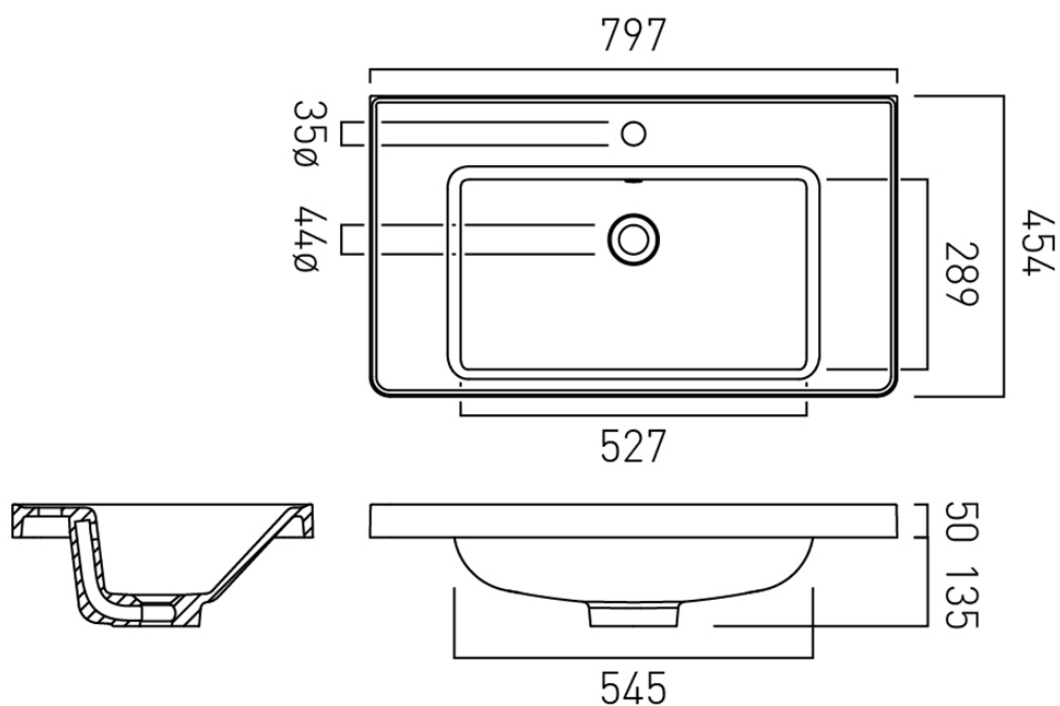

FURNITURE TYPE

Inset Basin

BASIN TYPE

Inset Basin

SIZE

800mm

BASIN MATERIAL

Mineral Cast

VANITY SUITABILITY

800mm vanities

HOLES

35mm Tap Hole

tel: 01934 744466
email: sales@vado.com
www.vado.com

WHERE INSPIRATION FLOWS
TAPS | SHOWERS | ACCESSORIES

SPECIFICATION SHEET

COLLECTION: CAMEO
PRODUCT CODE: CAM-BM8-AW

OVERFLOW REQUIRED

Required

tel: 01934 744466
email: sales@vado.com
www.vado.com

WHERE INSPIRATION FLOWS
TAPS | SHOWERS | ACCESSORIES

TECHNICAL DRAWING

COLLECTION: CAMEO
PRODUCT CODE: CAM-BM8-AW

tel: 01934 744466
email: sales@vado.com
www.vado.com