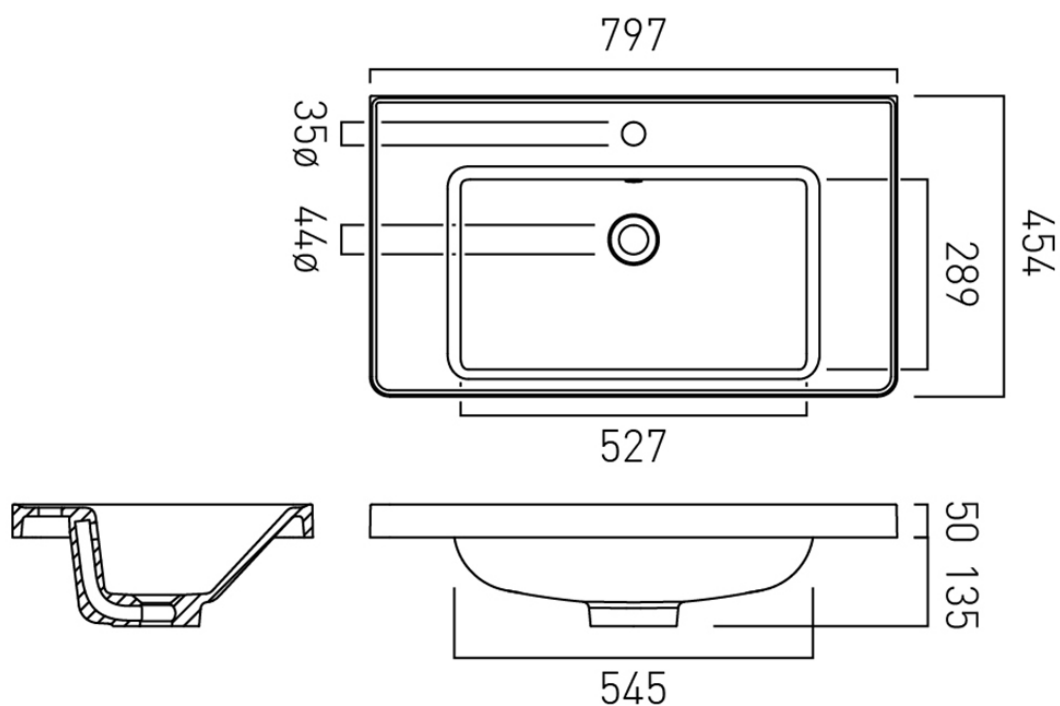

FURNITURE TYPE

Inset Basin

BASIN TYPE

Inset Basin

SIZE

800mm

BASIN MATERIAL

Mineral Cast

VANITY SUITABILITY

800mm vanities

HOLES

35mm Tap Hole

tel: 01934 744466
email: sales@vado.com
www.vado.com

WHERE INSPIRATION FLOWS
TAPS | SHOWERS | ACCESSORIES

SPECIFICATION SHEET

COLLECTION: CAMEO
PRODUCT CODE: CAM-BM8-CB

OVERFLOW REQUIRED

Required

tel: 01934 744466
email: sales@vado.com
www.vado.com

WHERE INSPIRATION FLOWS
TAPS | SHOWERS | ACCESSORIES

TECHNICAL DRAWING

COLLECTION: CAMEO
PRODUCT CODE: CAM-BM8-CB

tel: 01934 744466
email: sales@vado.com
www.vado.com