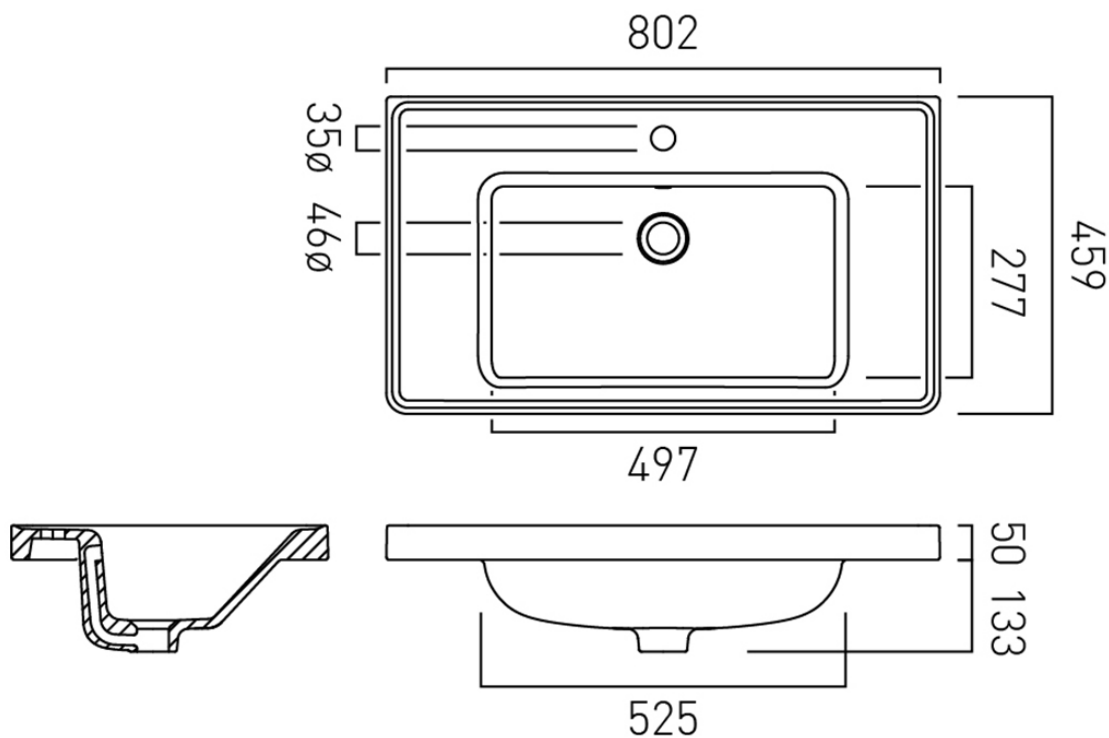

FURNITURE TYPE

Inset Basin

BASIN TYPE

Inset Basin

SIZE

800mm

BASIN MATERIAL

Ceramic

VANITY SUITABILITY

800mm vanities

HOLES

35mm Tap Hole

tel: 01934 744466
email: sales@vado.com
www.vado.com

WHERE INSPIRATION FLOWS
TAPS | SHOWERS | ACCESSORIES

SPECIFICATION SHEET

COLLECTION: CAMEO
PRODUCT CODE: CAM-BC8-GW

OVERFLOW REQUIRED

Required

tel: 01934 744466
email: sales@vado.com
www.vado.com

WHERE INSPIRATION FLOWS
TAPS | SHOWERS | ACCESSORIES

TECHNICAL DRAWING

COLLECTION: CAMEO
PRODUCT CODE: CAM-BC8-GW

tel: 01934 744466
email: sales@vado.com
www.vado.com