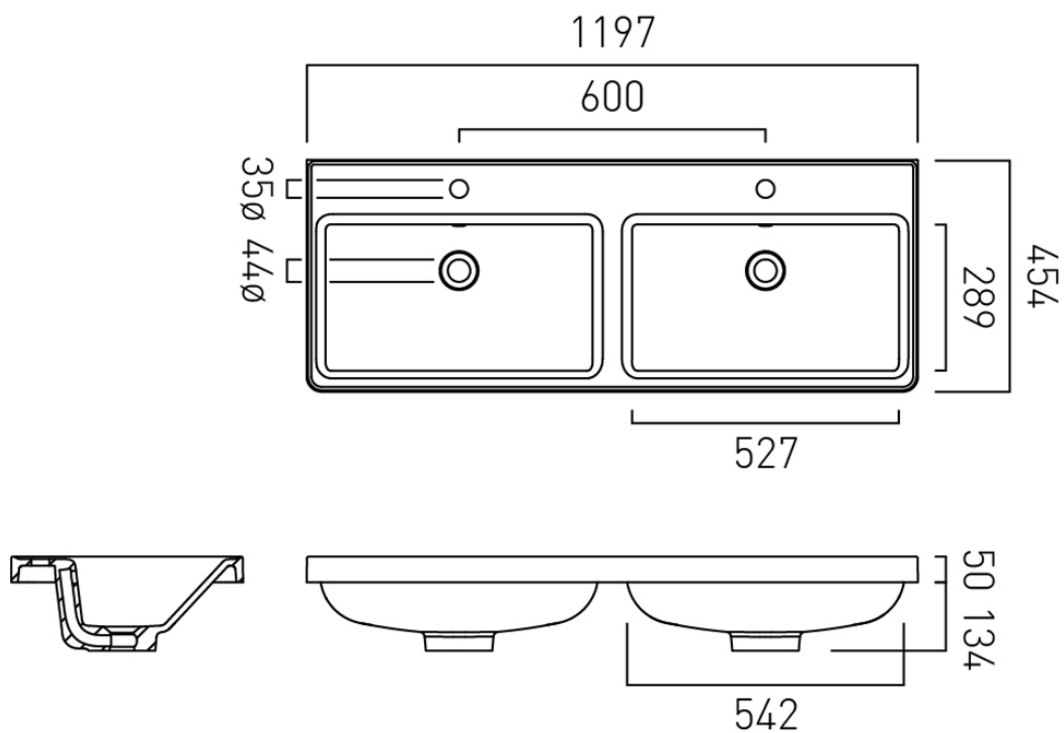

FURNITURE TYPE

Inset Basin

BASIN TYPE

Inset Basin

SIZE

1200mm

BASIN MATERIAL

Mineral Cast

VANITY SUITABILITY

1200mm vanities

HOLES

2 Hole

tel: 01934 744466
email: sales@vado.com
www.vado.com

WHERE INSPIRATION FLOWS
TAPS | SHOWERS | ACCESSORIES

SPECIFICATION SHEET

COLLECTION: CAMEO
PRODUCT CODE: CAM-BM12-AW

OVERFLOW REQUIRED

Required

tel: 01934 744466
email: sales@vado.com
www.vado.com

WHERE INSPIRATION FLOWS
TAPS | SHOWERS | ACCESSORIES

TECHNICAL DRAWING

COLLECTION: CAMEO
PRODUCT CODE: CAM-BM12-AW

tel: 01934 744466
email: sales@vado.com
www.vado.com