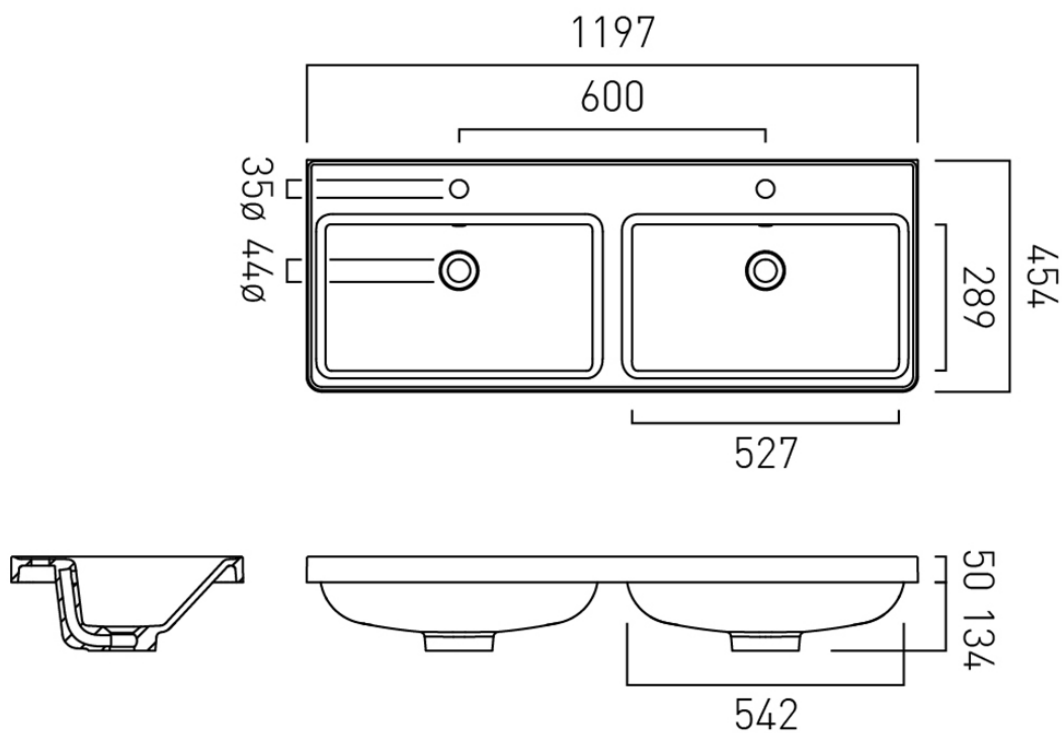

FURNITURE TYPE

Inset Basin

BASIN TYPE

Inset Basin

SIZE

1200mm

BASIN MATERIAL

Mineral Cast

VANITY SUITABILITY

1200mm vanities

HOLES

2 Hole

tel: 01934 744466
email: sales@vado.com
www.vado.com

WHERE INSPIRATION FLOWS
TAPS | SHOWERS | ACCESSORIES

SPECIFICATION SHEET

COLLECTION: CAMEO
PRODUCT CODE: CAM-BM12-AW

OVERFLOW REQUIRED

Required

tel: 01934 744466
email: sales@vado.com
www.vado.com

WHERE INSPIRATION FLOWS
TAPS | SHOWERS | ACCESSORIES

TECHNICAL DRAWING

COLLECTION: CAMEO
PRODUCT CODE: CAM-BM12-AW

tel: 01934 744466
email: sales@vado.com
www.vado.com