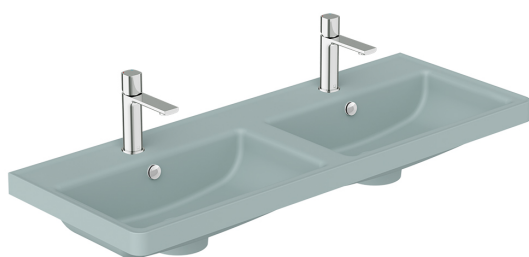

# SPECIFICATION SHEET

COLLECTION: CAMEO  
PRODUCT CODE: CAM-BM12-CB

## FINISH

Cove Blue

## FURNITURE TYPE

Inset Basin

## BASIN TYPE

Inset Basin