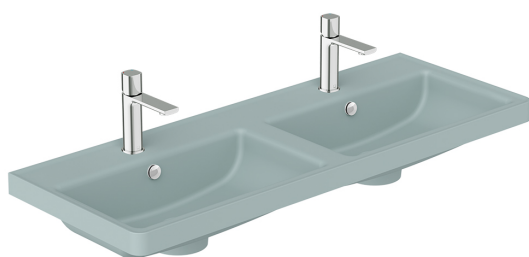

SPECIFICATION SHEET

COLLECTION: CAMEO
PRODUCT CODE: CAM-BM12-CB

COLLECTION NAME

Cameo

FINISH

Cove Blue

GUARANTEE

6 Year Guarantee

FURNITURE TYPE

Inset Basin

BASIN TYPE

Inset Basin

SIZE

1200mm

BASIN MATERIAL

Mineral Cast

VANITY SUITABILITY

1200mm vanities

HOLES

2 Hole

tel: 01934 744466
email: sales@vado.com
www.vado.com

WHERE INSPIRATION FLOWS
TAPS | SHOWERS | FURNITURE

SPECIFICATION SHEET

COLLECTION: CAMEO
PRODUCT CODE: CAM-BM12-CB