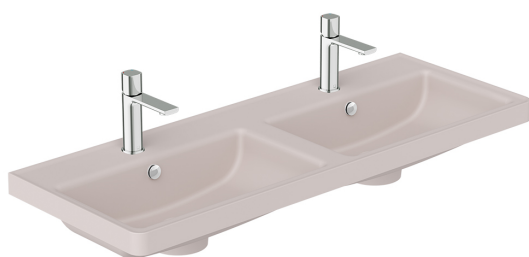

SPECIFICATION SHEET

COLLECTION: CAMEO
PRODUCT CODE: CAM-BM12-PC

COLLECTION NAME

Cameo

FINISH

Pink Clay

GUARANTEE

6 Year Guarantee

FURNITURE TYPE

Inset Basin

BASIN TYPE

Inset Basin

SIZE

1200mm

BASIN MATERIAL

Mineral Cast

VANITY SUITABILITY

1200mm vanities

HOLES

2 Hole

tel: 01934 744466
email: sales@vado.com
www.vado.com

WHERE INSPIRATION FLOWS
TAPS | SHOWERS | ACCESSORIES

SPECIFICATION SHEET

COLLECTION: CAMEO
PRODUCT CODE: CAM-BM12-PC