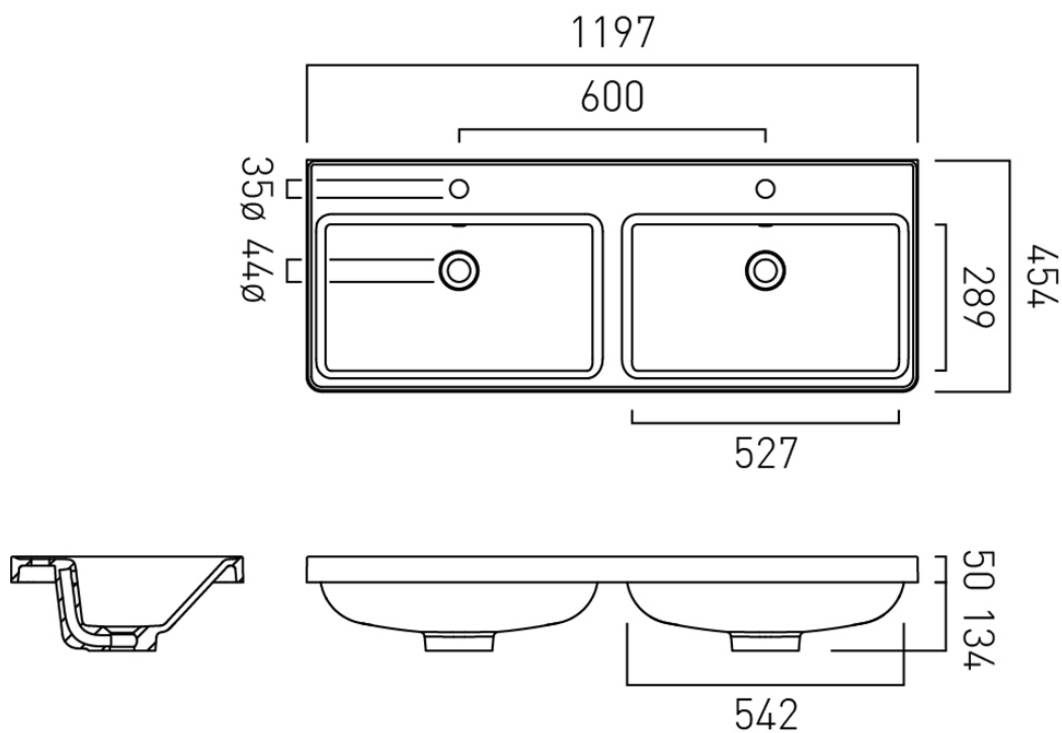

TECHNICAL DRAWING

COLLECTION: CAMEO
PRODUCT CODE: CAM-BM12-PC

tel: 01934 744466
email: sales@vado.com
www.vado.com

WHERE INSPIRATION FLOWS
TAPS | SHOWERS | FURNITURE