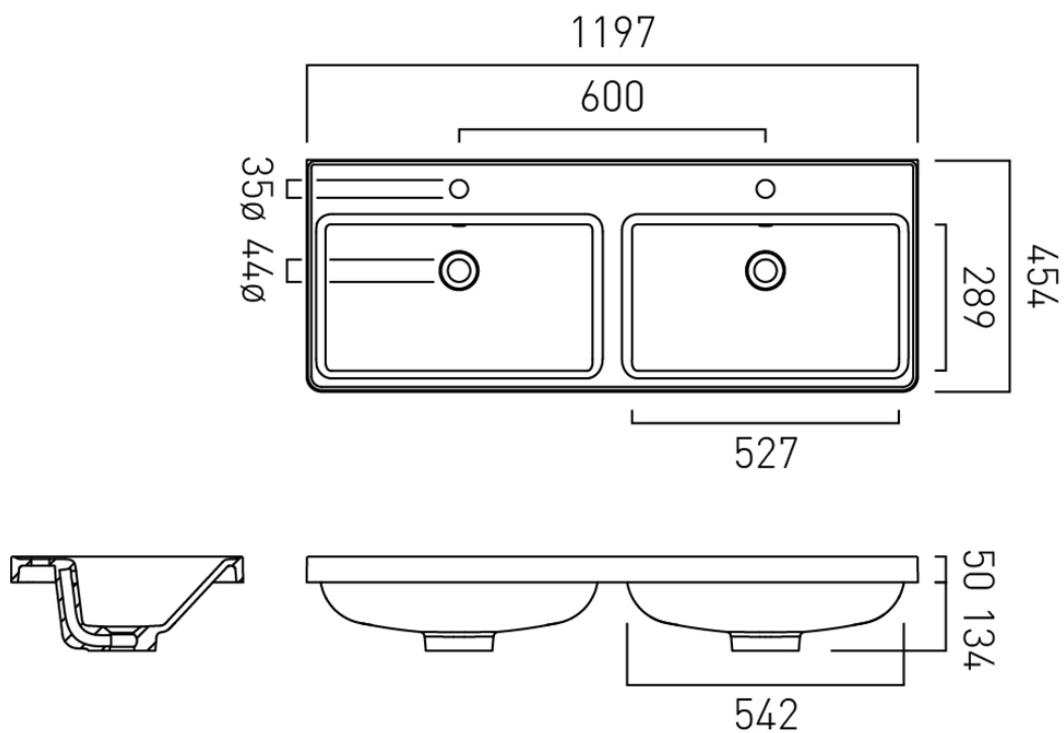

TECHNICAL DRAWING

COLLECTION: CAMEO
PRODUCT CODE: CAM-BM12-PC

tel: 01934 744466
email: sales@vado.com
www.vado.com

WHERE INSPIRATION FLOWS
TAPS | SHOWERS | ACCESSORIES