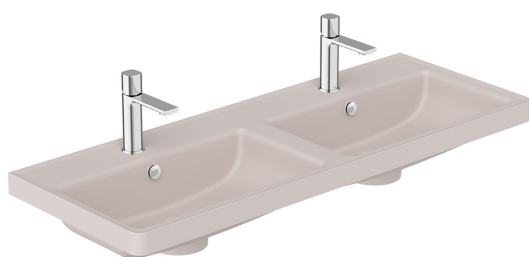

# SPECIFICATION SHEET

COLLECTION: CAMEO  
PRODUCT CODE: CAM-BM12-PC

## COLLECTION NAME

Cameo

## FINISH

Pink Clay

## FURNITURE TYPE

Inset Basin