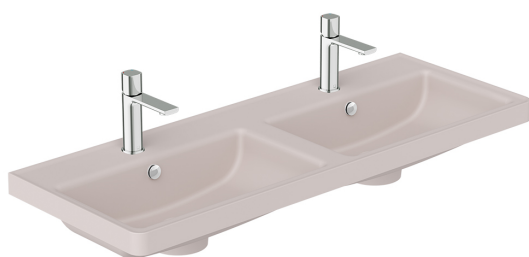

SPECIFICATION SHEET

COLLECTION: CAMEO
PRODUCT CODE: CAM-BM12-PC

FINISH

Pink Clay

COLLECTION NAME

Cameo

GUARANTEE

6 Year Guarantee

FURNITURE TYPE

Inset Basin

BASIN TYPE

Inset Basin

SIZE

1200mm

BASIN MATERIAL

Mineral Cast

VANITY SUITABILITY

1200mm vanities

HOLES

2 Hole

tel: 01934 744466
email: sales@vado.com
www.vado.com

WHERE INSPIRATION FLOWS
TAPS | SHOWERS | FURNITURE

SPECIFICATION SHEET

COLLECTION: CAMEO
PRODUCT CODE: CAM-BM12-PC