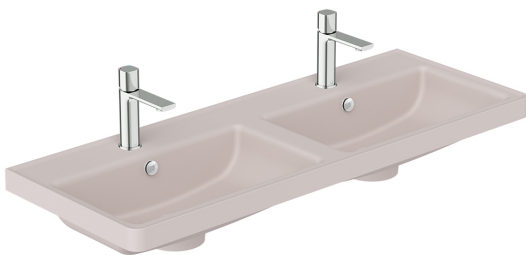

# SPECIFICATION SHEET

COLLECTION: CAMEO  
PRODUCT CODE: CAM-BM12-PC

## COLLECTION NAME

Cameo

## FINISH

Pink Clay

## FURNITURE TYPE

Inset Basin