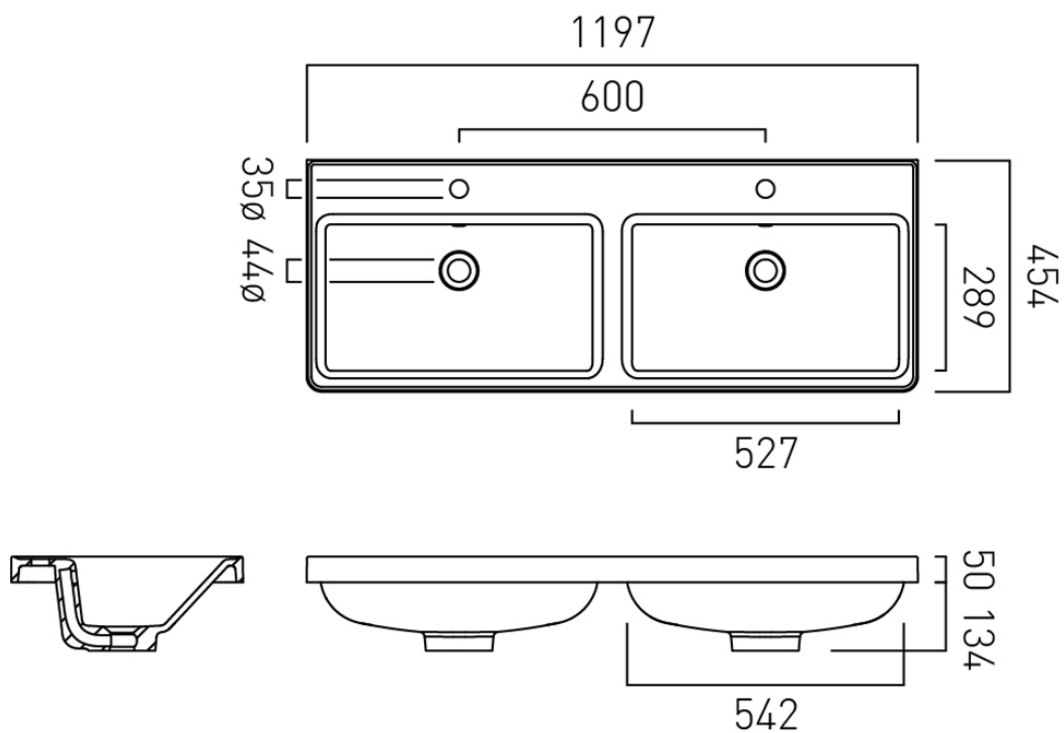

FURNITURE TYPE

Inset Basin

BASIN TYPE

Inset Basin

SIZE

1200mm

BASIN MATERIAL

Mineral Cast

OVERFLOW REQUIRED

Required

tel: 01934 744466
email: sales@vado.com
www.vado.com

WHERE INSPIRATION FLOWS
TAPS | SHOWERS | ACCESSORIES

TECHNICAL DRAWING

COLLECTION: CAMEO
PRODUCT CODE: CAM-BM12-PC

tel: 01934 744466
email: sales@vado.com
www.vado.com