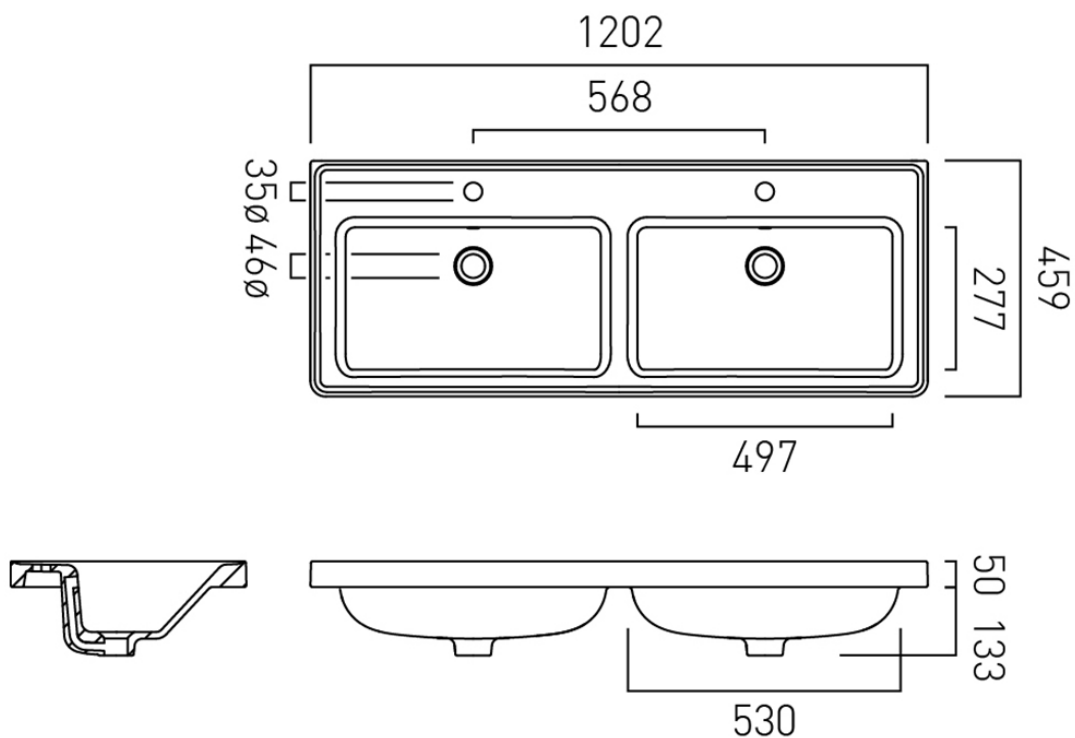

TECHNICAL DRAWING

COLLECTION: CAMEO
PRODUCT CODE: CAM-BC12-GW

tel: 01934 744466
email: sales@vado.com
www.vado.com

WHERE INSPIRATION FLOWS
TAPS | SHOWERS | ACCESSORIES