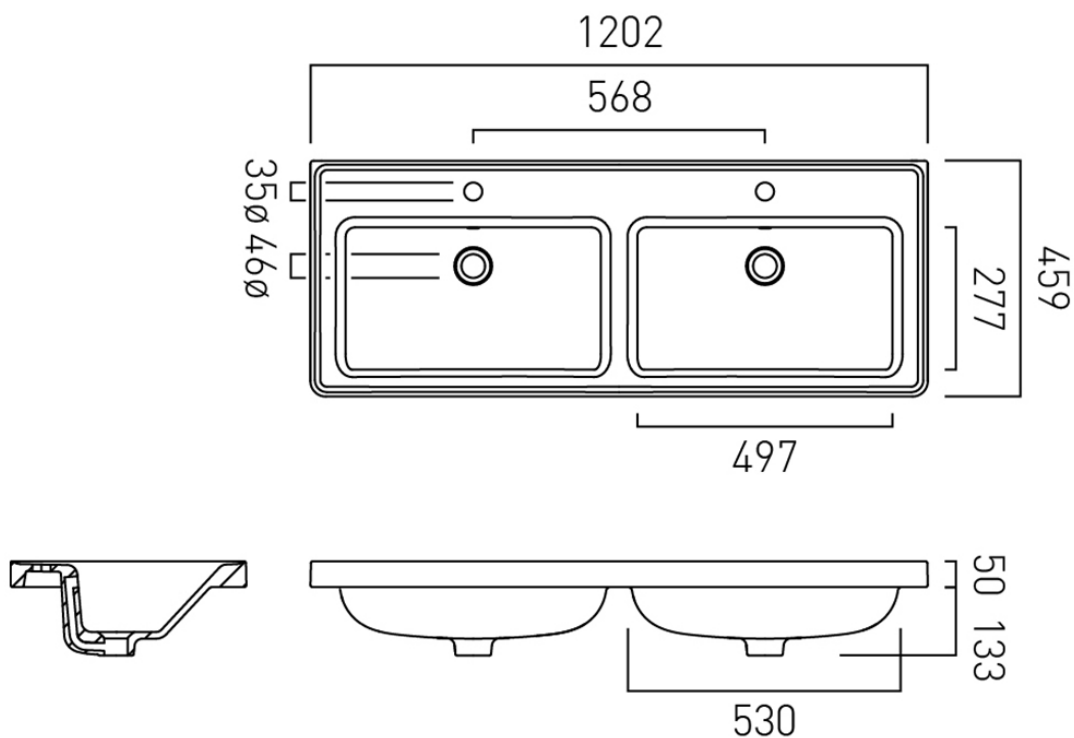

FURNITURE TYPE

Inset Basin

BASIN TYPE

Inset Basin

SIZE

1200mm

BASIN MATERIAL

Ceramic

VANITY SUITABILITY

1200mm vanities

HOLES

2 Hole

tel: 01934 744466
email: sales@vado.com
www.vado.com

WHERE INSPIRATION FLOWS
TAPS | SHOWERS | ACCESSORIES

SPECIFICATION SHEET

COLLECTION: CAMEO
PRODUCT CODE: CAM-BC12-GW

OVERFLOW REQUIRED

Required

tel: 01934 744466
email: sales@vado.com
www.vado.com

WHERE INSPIRATION FLOWS
TAPS | SHOWERS | ACCESSORIES

TECHNICAL DRAWING

COLLECTION: CAMEO
PRODUCT CODE: CAM-BC12-GW

tel: 01934 744466
email: sales@vado.com
www.vado.com