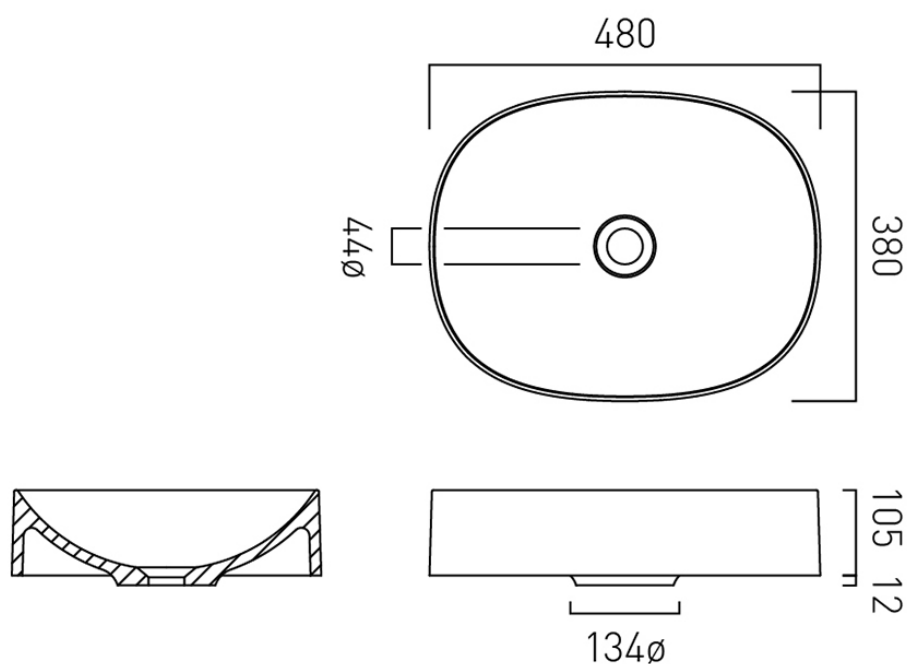

FURNITURE TYPE

Countertop Basin

BASIN TYPE

Oval Countertop

SIZE

480mm

BASIN MATERIAL

Mineral Cast

VANITY SUITABILITY

600mm, 800mm, 1200mm vanities with worktop

HOLES

1 Hole

tel: 01934 744466
email: sales@vado.com
www.vado.com

WHERE INSPIRATION FLOWS
TAPS | SHOWERS | ACCESSORIES

SPECIFICATION SHEET

COLLECTION: CAMEO
PRODUCT CODE: CAM-BMOV-AW

OVERFLOW
Not Included

tel: 01934 744466
email: sales@vado.com
www.vado.com

WHERE INSPIRATION FLOWS
TAPS | SHOWERS | ACCESSORIES

TECHNICAL DRAWING

COLLECTION: CAMEO
PRODUCT CODE: CAM-BMOV-AW

tel: 01934 744466
email: sales@vado.com
www.vado.com