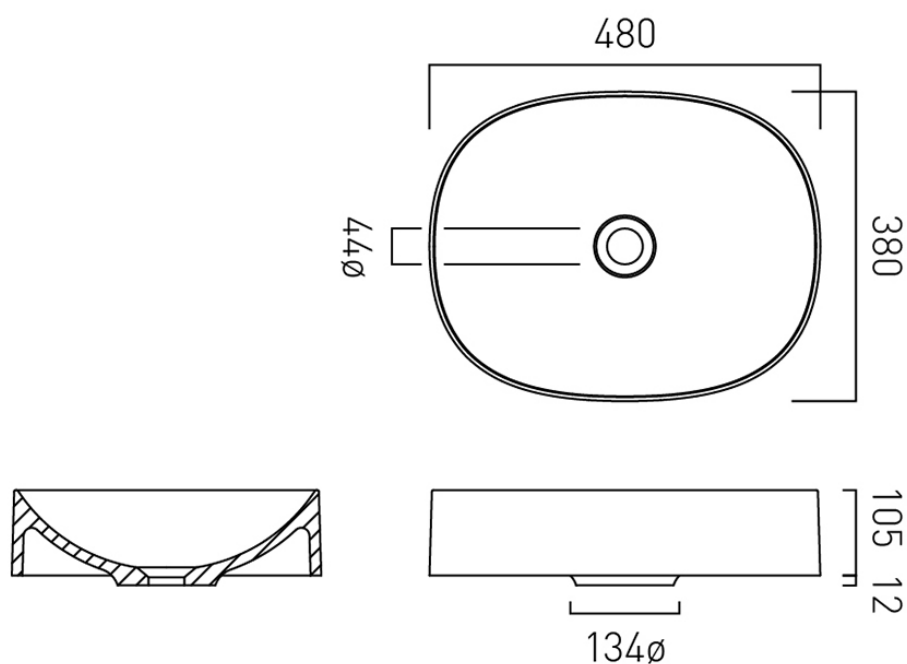

FURNITURE TYPE

Countertop Basin

BASIN TYPE

Oval Countertop

SIZE

480mm

BASIN MATERIAL

Mineral Cast

VANITY SUITABILITY

600mm, 800mm, 1200mm vanities with worktop

HOLES

1 Hole

tel: 01934 744466
email: sales@vado.com
www.vado.com

WHERE INSPIRATION FLOWS
TAPS | SHOWERS | ACCESSORIES

SPECIFICATION SHEET

COLLECTION: CAMEO
PRODUCT CODE: CAM-BMOV-CB

OVERFLOW
Not Included

tel: 01934 744466
email: sales@vado.com
www.vado.com

WHERE INSPIRATION FLOWS
TAPS | SHOWERS | ACCESSORIES

TECHNICAL DRAWING

COLLECTION: CAMEO
PRODUCT CODE: CAM-BMOV-CB

tel: 01934 744466
email: sales@vado.com
www.vado.com