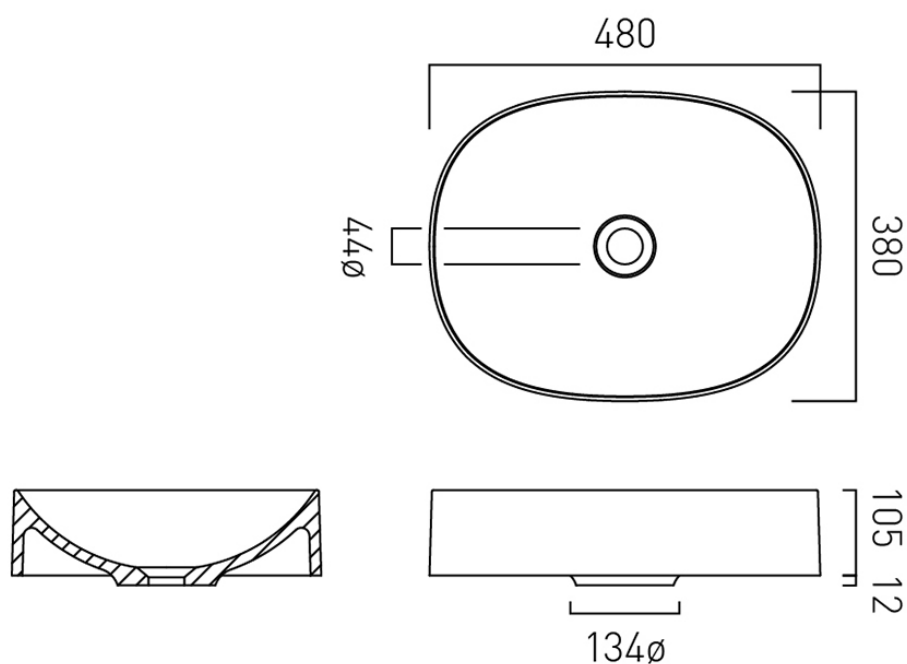

FURNITURE TYPE

Countertop Basin

BASIN TYPE

Oval Countertop

SIZE

480mm

BASIN MATERIAL

Mineral Cast

VANITY SUITABILITY

600mm, 800mm, 1200mm vanities with worktop

HOLES

1 Hole

tel: 01934 744466
email: sales@vado.com
www.vado.com

WHERE INSPIRATION FLOWS
TAPS | SHOWERS | ACCESSORIES

SPECIFICATION SHEET

COLLECTION: CAMEO
PRODUCT CODE: CAM-BMOV-PC

OVERFLOW
Not Included

tel: 01934 744466
email: sales@vado.com
www.vado.com

WHERE INSPIRATION FLOWS
TAPS | SHOWERS | ACCESSORIES

TECHNICAL DRAWING

COLLECTION: CAMEO
PRODUCT CODE: CAM-BMOV-PC

tel: 01934 744466
email: sales@vado.com
www.vado.com