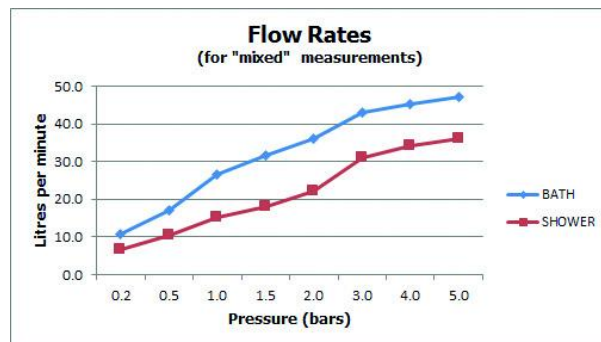

SPECIFICATION SHEET

COLLECTION: ZOO

PRODUCT CODE: Z00-130+K-C/P

The flow rate displayed is calculated using ideal system conditions. This result should only be taken as an indication as the flow rate may vary depending on the specific in-situ configuration.