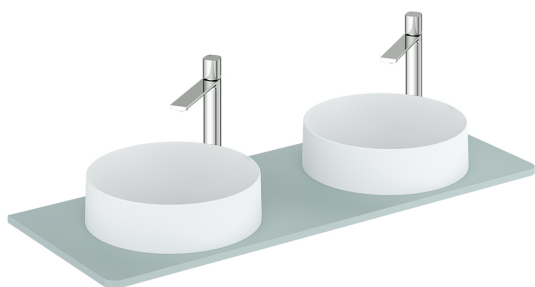

# SPECIFICATION SHEET

COLLECTION: CAMEO  
PRODUCT CODE: CAM-WT12-CB

## COLLECTION NAME

Cameo

## VANITY SUITABILITY

1200mm vanities

## FINISH

Cove Blue