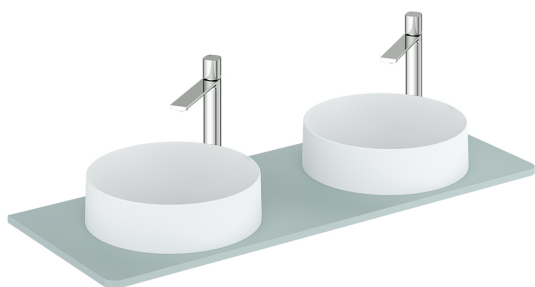

SPECIFICATION SHEET

COLLECTION: CAMEO
PRODUCT CODE: CAM-WT12-CB

COLLECTION NAME

Cameo

VANITY SUITABILITY

1200mm vanities

FINISH

Cove Blue

GUARANTEE

6 Year Guarantee

FURNITURE TYPE

Worktop

WORKTOP SIZE

1200mm

tel: 01934 744466
email: sales@vado.com
www.vado.com

WHERE INSPIRATION FLOWS
TAPS | SHOWERS | ACCESSORIES