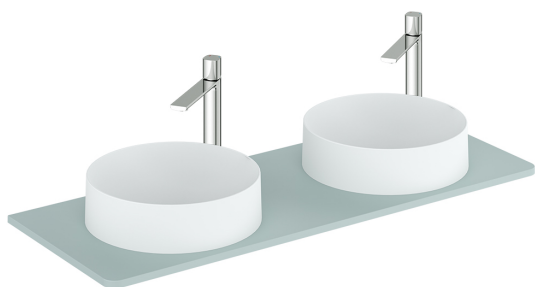

SPECIFICATION SHEET

COLLECTION: CAMEO
PRODUCT CODE: CAM-WT12-CB

COLLECTION NAME

Cameo

VANITY SUITABILITY

1200mm vanities

FINISH

Cove Blue

GUARANTEE

6 Year Guarantee

FURNITURE TYPE

Worktop

WORKTOP SIZE

1200mm

tel: 01934 744466
email: sales@vado.com
www.vado.com

WHERE INSPIRATION FLOWS
TAPS | SHOWERS | FURNITURE