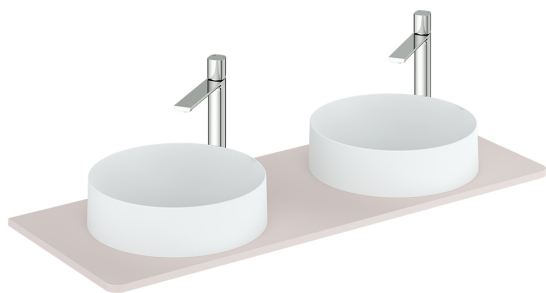

# SPECIFICATION SHEET

COLLECTION: CAMEO  
PRODUCT CODE: CAM-WT12-PC

## COLLECTION NAME

Cameo

## VANITY SUITABILITY

1200mm vanities