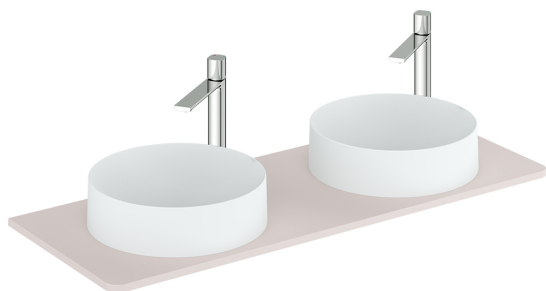

# SPECIFICATION SHEET

COLLECTION: CAMEO  
PRODUCT CODE: CAM-WT12-PC

## COLLECTION NAME

Cameo

## VANITY SUITABILITY

1200mm vanities