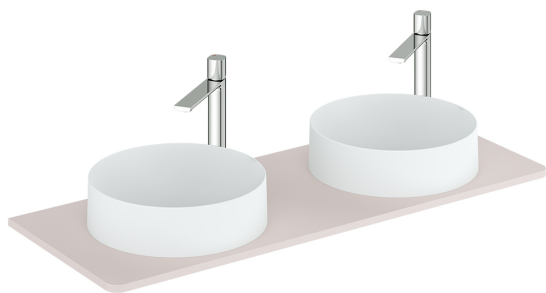

SPECIFICATION SHEET

COLLECTION: CAMEO
PRODUCT CODE: CAM-WT12-PC

COLLECTION NAME

Cameo

VANITY SUITABILITY

1200mm vanities

FINISH

Pink Clay

GUARANTEE

6 Year Guarantee

FURNITURE TYPE

Worktop

WORKTOP SIZE

1200mm

tel: 01934 744466
email: sales@vado.com
www.vado.com

WHERE INSPIRATION FLOWS
TAPS | SHOWERS | ACCESSORIES