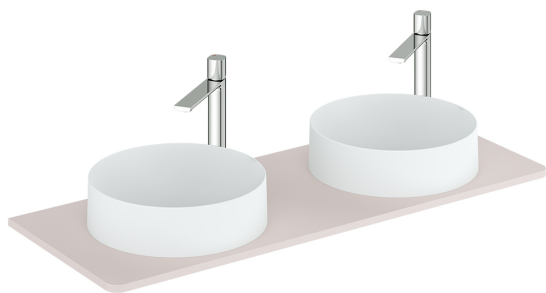

SPECIFICATION SHEET

COLLECTION: CAMEO
PRODUCT CODE: CAM-WT12-PC

COLLECTION NAME

Cameo

VANITY SUITABILITY

1200mm vanities

FINISH

Pink Clay

GUARANTEE

6 Year Guarantee

FURNITURE TYPE

Worktop

WORKTOP SIZE

1200mm

tel: 01934 744466
email: sales@vado.com
www.vado.com

WHERE INSPIRATION FLOWS
TAPS | SHOWERS | FURNITURE