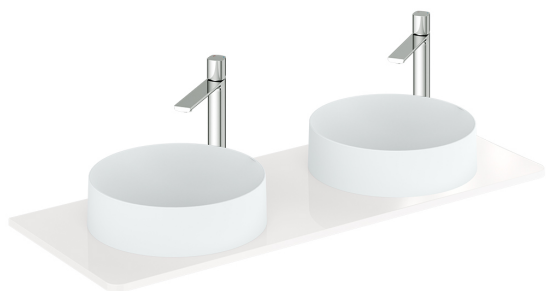

SPECIFICATION SHEET

COLLECTION: CAMEO
PRODUCT CODE: CAM-WT12-GW

COLLECTION NAME

Cameo

VANITY SUITABILITY

1200mm vanities

FINISH

Gloss White

GUARANTEE

6 Year Guarantee

FURNITURE TYPE

Worktop

WORKTOP SIZE

1200mm

tel: 01934 744466
email: sales@vado.com
www.vado.com

WHERE INSPIRATION FLOWS
TAPS | SHOWERS | ACCESSORIES