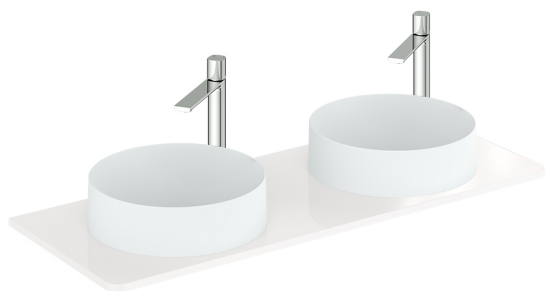

# SPECIFICATION SHEET

COLLECTION: CAMEO  
PRODUCT CODE: CAM-WT12-GW

## COLLECTION NAME

Cameo

## VANITY SUITABILITY

1200mm vanities

## FINISH

Gloss White