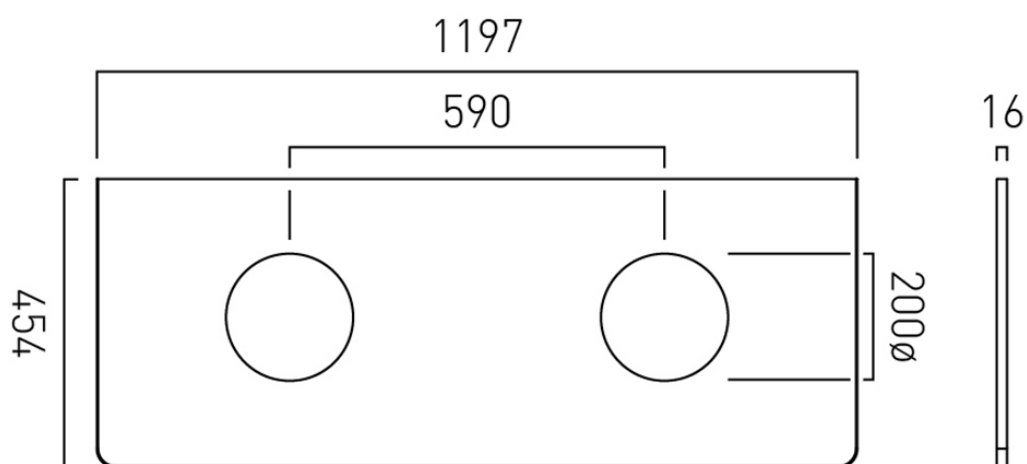

TECHNICAL DRAWING

COLLECTION: CAMEO
PRODUCT CODE: CAM-WT12-GW

tel: 01934 744466
email: sales@vado.com
www.vado.com

WHERE INSPIRATION FLOWS
TAPS | SHOWERS | ACCESSORIES