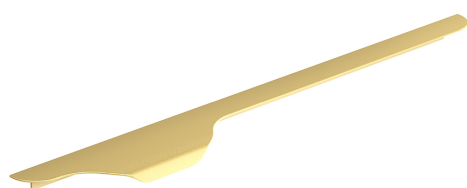

# SPECIFICATION SHEET

COLLECTION: CAMEO  
PRODUCT CODE: CAM-HAN4L-SBR

## COLLECTION NAME

Cameo

## FINISH

Satin Brass

## HANDLE TYPE

Top Mounted Left Pull