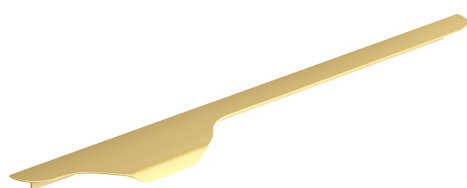

SPECIFICATION SHEET

COLLECTION: CAMEO
PRODUCT CODE: CAM-HAN4L-SBR

COLLECTION NAME

Cameo

FINISH

Satin Brass

GUARANTEE

6 Year Guarantee

FURNITURE TYPE

Handle

HANDLE TYPE

Top Mounted Left Pull

VANITY SUITABILITY

400mm vanities

CONNECTION FITTINGS

Fixings supplied