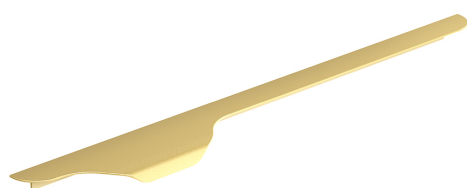

SPECIFICATION SHEET

COLLECTION: CAMEO

PRODUCT CODE: CAM-HAN4L-SBR

FINISH

Satin Brass

VANITY SUITABILITY

400mm vanities

COLLECTION NAME

Cameo

GUARANTEE

6 Year Guarantee

FURNITURE TYPE

Handle

HANDLE TYPE

Top Mounted Left Pull

tel: 01934 744466
email: sales@vado.com
www.vado.com