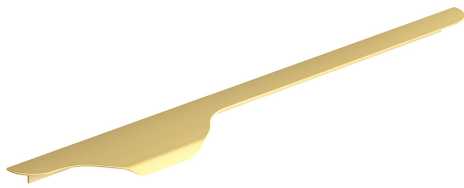

SPECIFICATION SHEET

COLLECTION: CAMEO
PRODUCT CODE: CAM-HAN4L-SBR

COLLECTION NAME

Cameo

FINISH

Satin Brass

GUARANTEE

6 Year Guarantee

FURNITURE TYPE

Handle

HANDLE TYPE

Top Mounted Left Pull

VANITY SUITABILITY

400mm vanities

CONNECTION FITTINGS

Fixings supplied

tel: 01934 744466
email: sales@vado.com
www.vado.com

WHERE INSPIRATION FLOWS
TAPS | SHOWERS | FURNITURE

SPECIFICATION SHEET

COLLECTION: CAMEO

PRODUCT CODE: CAM-HAN4L-SBR

tel: 01934 744466
email: sales@vado.com
www.vado.com