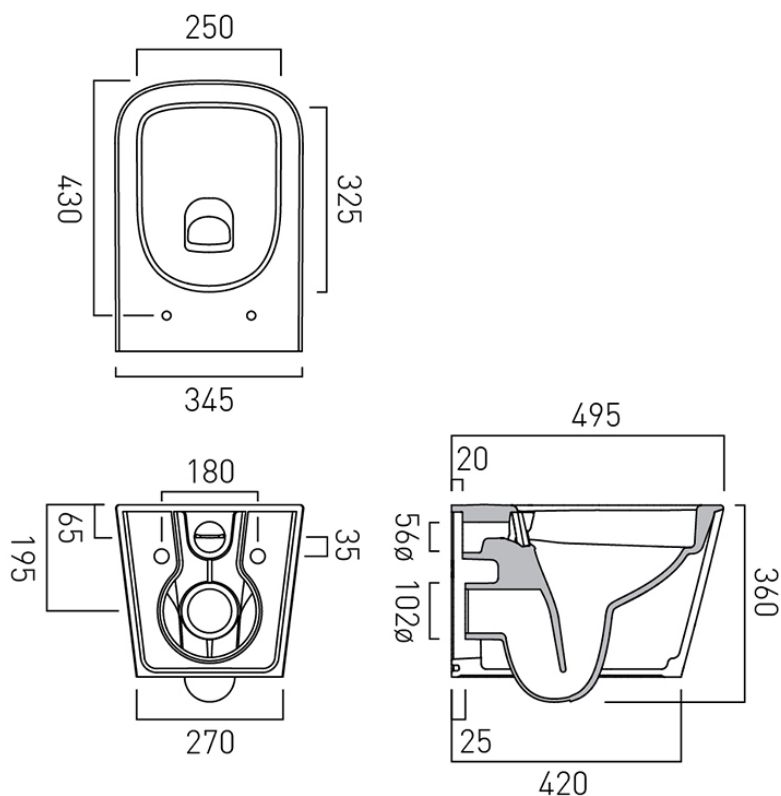

# SPECIFICATION SHEET

COLLECTION: CAMEO

PRODUCT CODE: CAM-WC-WH-SQ

tel: 01934 744466  
email: [sales@vado.com](mailto:sales@vado.com)  
[www.vado.com](http://www.vado.com)

WHERE INSPIRATION FLOWS  
TAPS | SHOWERS | ACCESSORIES

# TECHNICAL DRAWING

COLLECTION: CAMEO

PRODUCT CODE: CAM-WC-WH-SQ

tel: 01934 744466  
email: sales@vado.com  
www.vado.com

WHERE INSPIRATION FLOWS  
TAPS | SHOWERS | ACCESSORIES