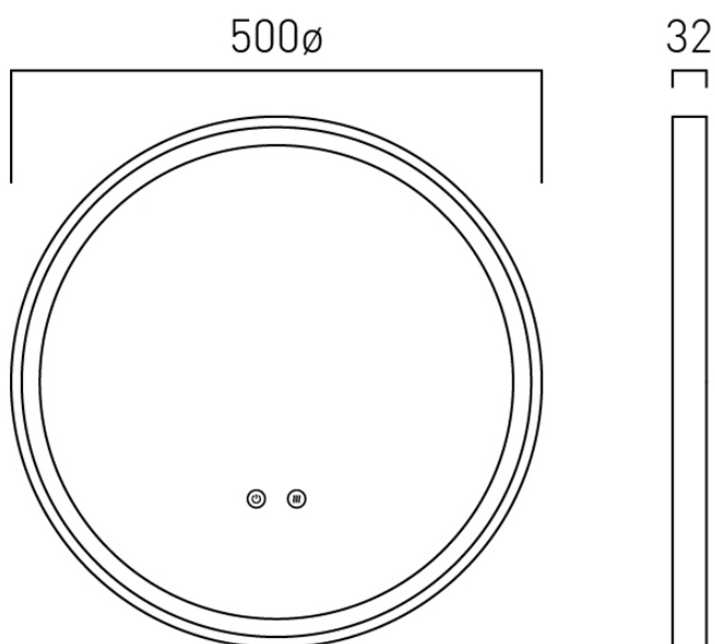

FURNITURE TYPE

Mirror

MIRROR SIZE

500mm

TURN OFF TIMER

30 minute auto timer

ADJUSTABLE LIGHTING

Adjustable light intensity and colour from bright to warm white

PRODUCT CODE: CAM-M5I-RO-SC

tel: 01934 744466
email: sales@vado.com
www.vado.com

WHERE INSPIRATION FLOWS
TAPS | SHOWERS | ACCESSORIES

TECHNICAL DRAWING

COLLECTION: CAMEO
PRODUCT CODE: CAM-M5I-RO-SC

tel: 01934 744466
email: sales@vado.com
www.vado.com