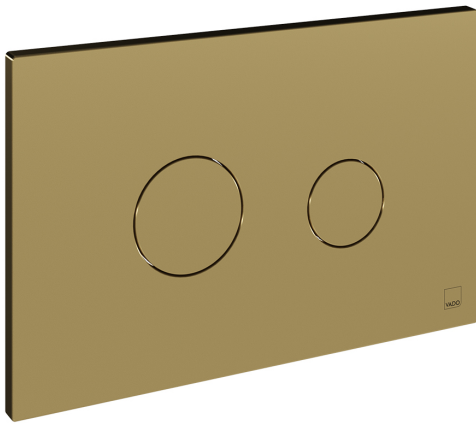

# SPECIFICATION SHEET

COLLECTION: CAMEO

PRODUCT CODE: WG-195-RO-SBR

## FINISH

Satin Brass