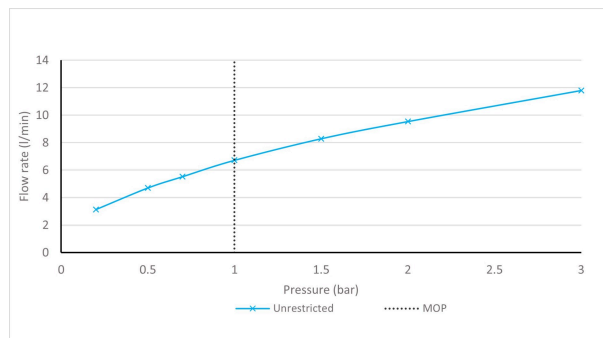

SPECIFICATION SHEET

COLLECTION: CAMEO
PRODUCT CODE: CAM-150-CP

The flow rate displayed is calculated using ideal system conditions. This result should only be taken as an indication as the flow rate may vary depending on the specific in-situ configuration.