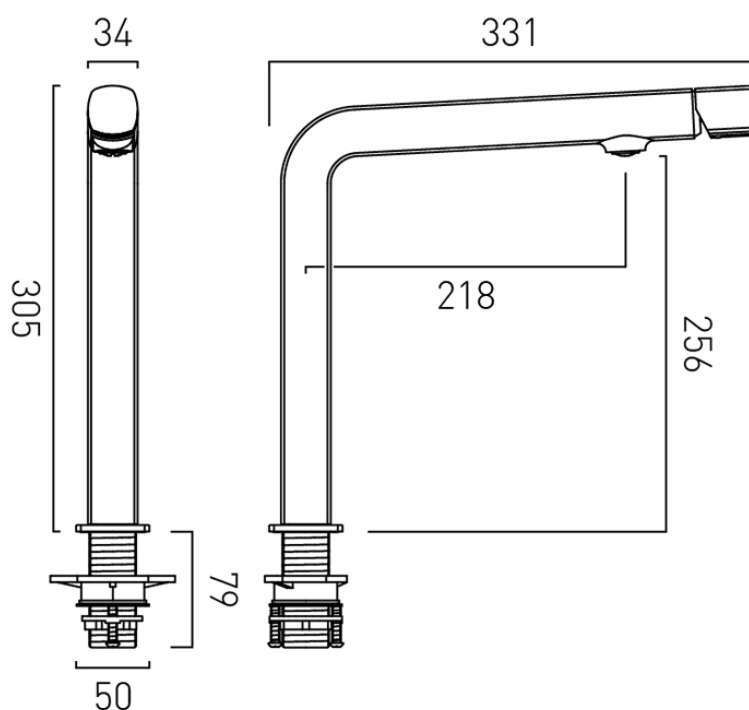

TECHNICAL DRAWING

COLLECTION: CAMEO
PRODUCT CODE: CAM-150-CP

tel: 01934 744466
email: sales@vado.com
www.vado.com

WHERE INSPIRATION FLOWS
TAPS | SHOWERS | ACCESSORIES