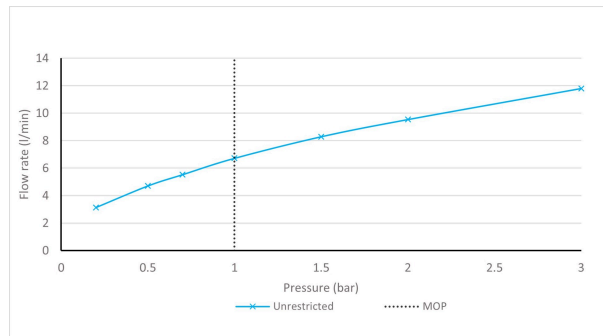

SPECIFICATION SHEET

COLLECTION: CAMEO
PRODUCT CODE: CAM-150-CP

The flow rate displayed is calculated using ideal system conditions. This result should only be taken as an indication as the flow rate may vary depending on the specific in-situ configuration.