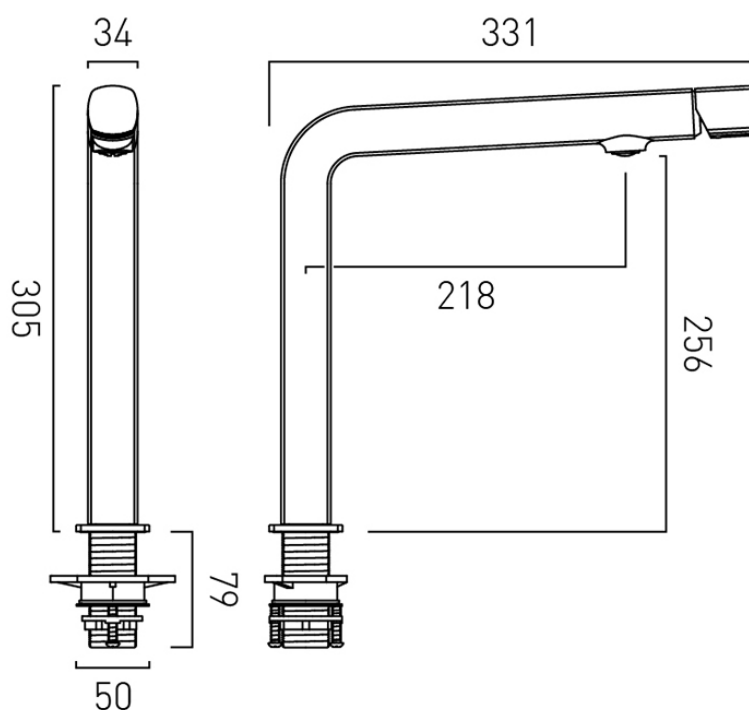

WITH SWIVEL SPOUT

with Swivel Spout

tel: 01934 744466
email: sales@vado.com
www.vado.com

WHERE INSPIRATION FLOWS
TAPS | SHOWERS | ACCESSORIES

SPECIFICATION SHEET

COLLECTION: CAMEO

PRODUCT CODE: CAM-150-CP

WITH WATER FLOW STRAIGHTENER

No

MOUNTING

Deck Mounted

MINIMUM OPERATING PRESSURE

1.0 Bar MP

TECHNICAL DRAWING

COLLECTION: CAMEO
PRODUCT CODE: CAM-150-CP

tel: 01934 744466
email: sales@vado.com
www.vado.com