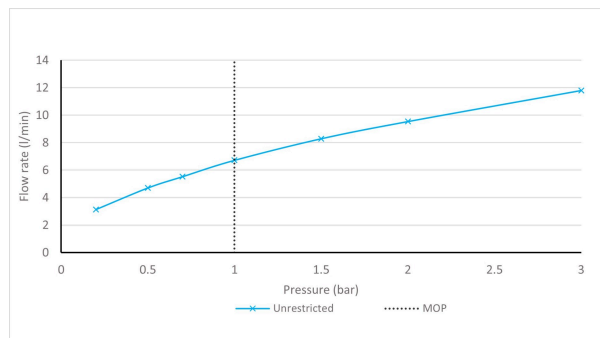

SPECIFICATION SHEET

COLLECTION: CAMEO
PRODUCT CODE: CAM-150-CP

TAP TYPE

Kitchen Tap

PLUMBING SYSTEM SUITABILITY

Combination Boiler

HOLES

1 Hole

FINISH

Chrome

COLLECTION NAME

Cameo

STYLE

Square

SPARE PARTS

ceramic cartridge C-002-N25