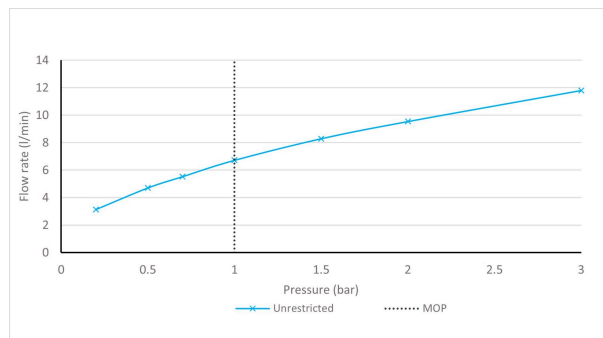

SPECIFICATION SHEET

COLLECTION: CAMEO
PRODUCT CODE: CAM-150-MB

The flow rate displayed is calculated using ideal system conditions. This result should only be taken as an indication as the flow rate may vary depending on the specific in-situ configuration.