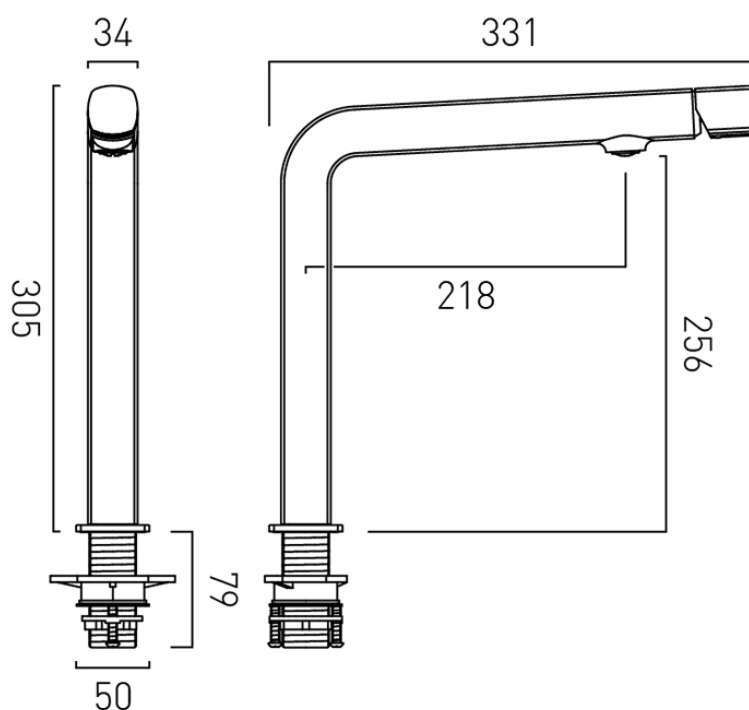

No

MOUNTING

Deck Mounted

MINIMUM OPERATING PRESSURE

1.0 Bar MP

TECHNICAL DRAWING

COLLECTION: CAMEO
PRODUCT CODE: CAM-150-MB

tel: 01934 744466
email: sales@vado.com
www.vado.com