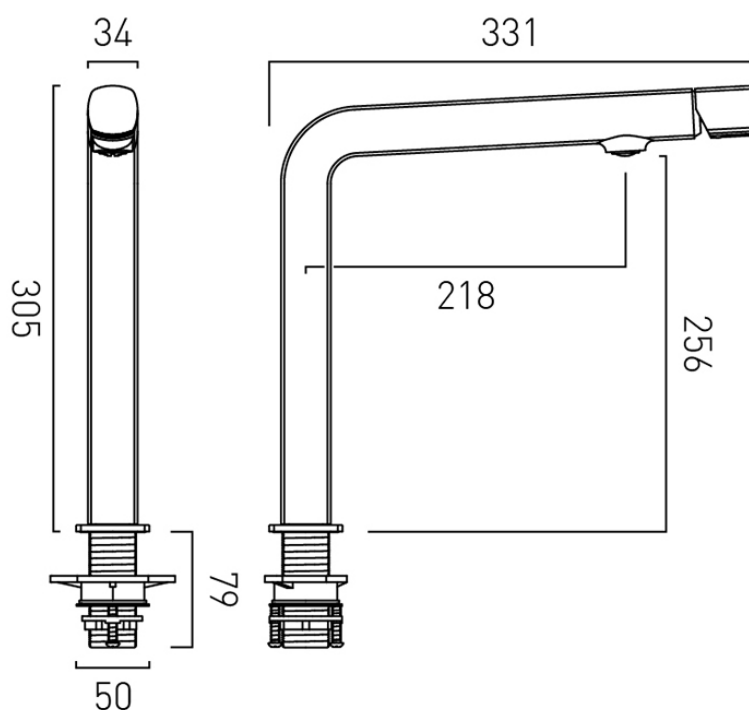

PRODUCT CODE: CAM-150-MB

WITH WATER FLOW STRAIGHTENER

No

MOUNTING

Deck Mounted

MINIMUM OPERATING PRESSURE

1.0 Bar MP

tel: 01934 744466
email: sales@vado.com
www.vado.com

WHERE INSPIRATION FLOWS
TAPS | SHOWERS | ACCESSORIES

TECHNICAL DRAWING

COLLECTION: CAMEO
PRODUCT CODE: CAM-150-MB

tel: 01934 744466
email: sales@vado.com
www.vado.com

WHERE INSPIRATION FLOWS
TAPS | SHOWERS | ACCESSORIES