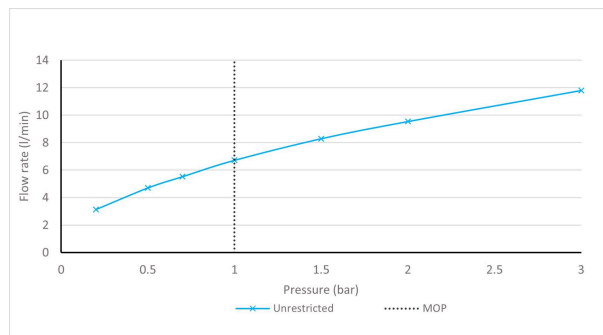

SPECIFICATION SHEET

COLLECTION: CAMEO
PRODUCT CODE: CAM-150-MB

TAP TYPE

Kitchen Tap

PLUMBING SYSTEM SUITABILITY

Combination Boiler

HOLES

1 Hole