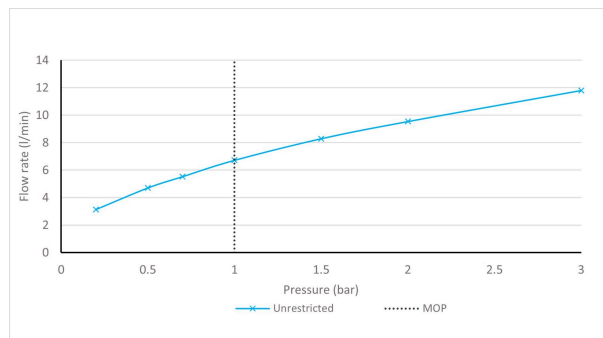

SPECIFICATION SHEET

COLLECTION: CAMEO
PRODUCT CODE: CAM-150-MW

The flow rate displayed is calculated using ideal system conditions. This result should only be taken as an indication as the flow rate may vary depending on the specific in-situ configuration.