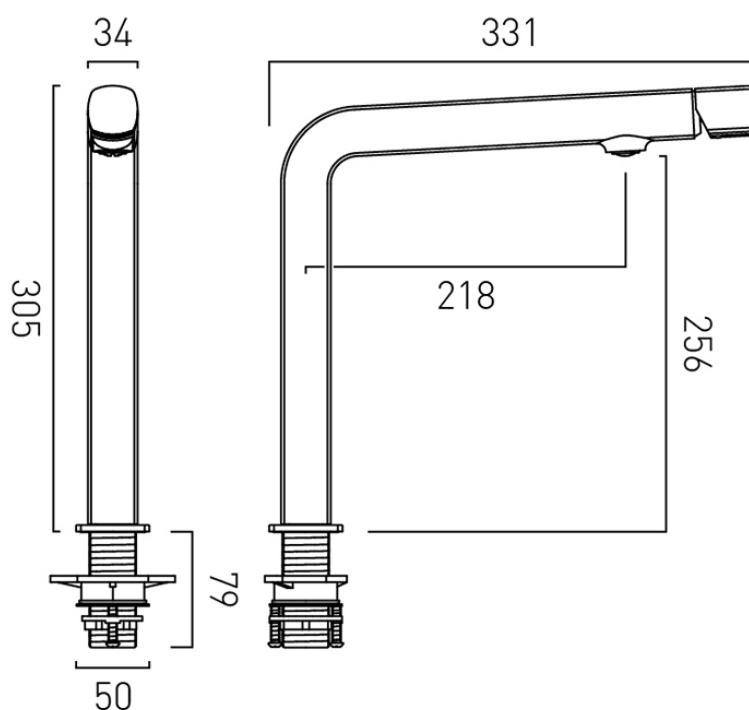

No

MOUNTING

Deck Mounted

MINIMUM OPERATING PRESSURE

1.0 Bar MP

TECHNICAL DRAWING

COLLECTION: CAMEO
PRODUCT CODE: CAM-150-SBR

tel: 01934 744466
email: sales@vado.com
www.vado.com