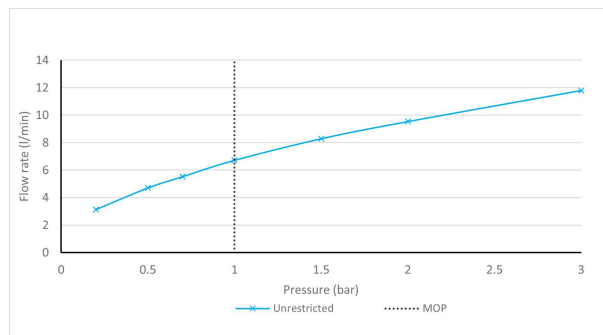

SPECIFICATION SHEET

COLLECTION: CAMEO
PRODUCT CODE: CAM-150-SBR

The flow rate displayed is calculated using ideal system conditions. This result should only be taken as an indication as the flow rate may vary depending on the specific in-situ configuration.