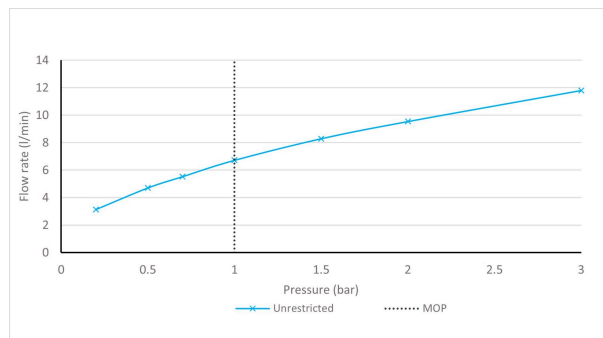

SPECIFICATION SHEET

COLLECTION: CAMEO
PRODUCT CODE: CAM-150-SBR

The flow rate displayed is calculated using ideal system conditions. This result should only be taken as an indication as the flow rate may vary depending on the specific in-situ configuration.

TAP TYPE

Kitchen Tap

PLUMBING SYSTEM SUITABILITY

Combination Boiler

HOLES

1 Hole

FINISH

Satin Brass