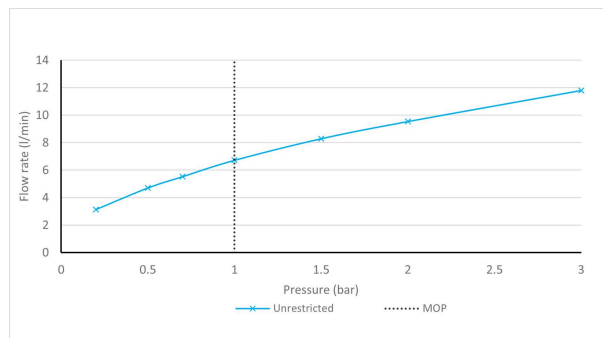

SPECIFICATION SHEET

COLLECTION: CAMEO
PRODUCT CODE: CAM-150-SBR

The flow rate displayed is calculated using ideal system conditions. This result should only be taken as an indication as the flow rate may vary depending on the specific in-situ configuration.