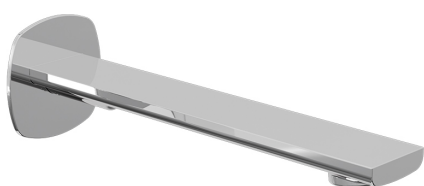

# SPECIFICATION SHEET

COLLECTION: CAMEO  
PRODUCT CODE: CAM-140-CP

## TAP TYPE

Bath Spout