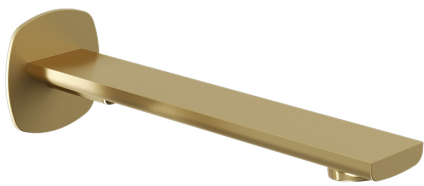

SPECIFICATION SHEET

COLLECTION: CAMEO
PRODUCT CODE: CAM-140-SBR

TAP TYPE

Bath Spout

PLUMBING SYSTEM SUITABILITY

Combination Boiler

MOUNTING

Wall Mounted

HOLES

1 Hole

STYLE

Square

WALL HOLE DRILL DIAMETER

25-55mm

CONNECTIONS / FITTINGS

1/2" x 10mm male threaded connection

COLLECTION NAME

Cameo

FINISH

Satin Brass

tel: 01934 744466
email: sales@vado.com
www.vado.com

WHERE INSPIRATION FLOWS
TAPS | SHOWERS | FURNITURE

SPECIFICATION SHEET

COLLECTION: CAMEO
PRODUCT CODE: CAM-140-SBR