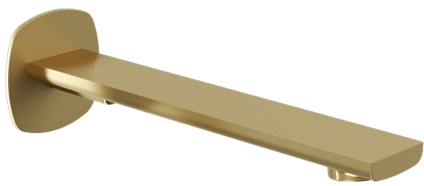

SPECIFICATION SHEET

COLLECTION: CAMEO
PRODUCT CODE: CAM-140-SBR

TAP TYPE

Bath Spout

PLUMBING SYSTEM SUITABILITY

Combination Boiler

MOUNTING

Wall Mounted

HOLES

1 Hole

STYLE

Square

WALL HOLE DRILL DIAMETER

25-55mm

CONNECTIONS / FITTINGS

1/2" x 10mm male threaded connection

COLLECTION NAME

Cameo

FINISH

Satin Brass

tel: 01934 744466
email: sales@vado.com
www.vado.com

WHERE INSPIRATION FLOWS
TAPS | SHOWERS | ACCESSORIES

SPECIFICATION SHEET

COLLECTION: CAMEO
PRODUCT CODE: CAM-140-SBR