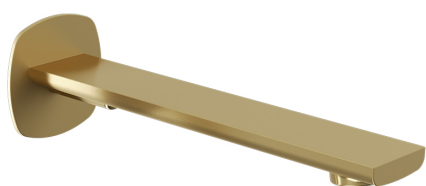

SPECIFICATION SHEET

COLLECTION: CAMEO
PRODUCT CODE: CAM-140-SBR

TAP TYPE

Bath Spout

PLUMBING SYSTEM SUITABILITY

Combination Boiler

MOUNTING

Wall Mounted

HOLES

1 Hole

STYLE

Square

WALL HOLE DRILL DIAMETER

25-55mm

CONNECTIONS / FITTINGS

1/2" x 10mm male threaded connection

COLLECTION NAME

Cameo

FINISH

Satin Brass

tel: 01934 744466
email: sales@vado.com
www.vado.com

WHERE INSPIRATION FLOWS
TAPS | SHOWERS | ACCESSORIES

SPECIFICATION SHEET

COLLECTION: CAMEO
PRODUCT CODE: CAM-140-SBR