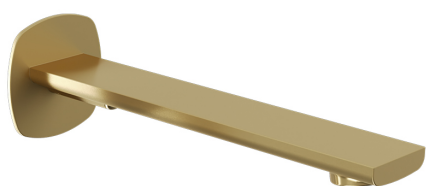

SPECIFICATION SHEET

COLLECTION: CAMEO
PRODUCT CODE: CAM-140-SBR

TAP TYPE

Bath Spout

PLUMBING SYSTEM SUITABILITY

Combination Boiler

MOUNTING

Wall Mounted

HOLES

1 Hole

WALL HOLE DRILL DIAMETER

25-55mm

CONNECTIONS / FITTINGS

1/2" x 10mm male threaded connection

MINIMUM OPERATING PRESSURE

1.0 Bar MP

STYLE

Square

FINISH

Satin Brass

tel: 01934 744466
email: sales@vado.com
www.vado.com

WHERE INSPIRATION FLOWS
TAPS | SHOWERS | FURNITURE

SPECIFICATION SHEET

COLLECTION: CAMEO
PRODUCT CODE: CAM-140-SBR