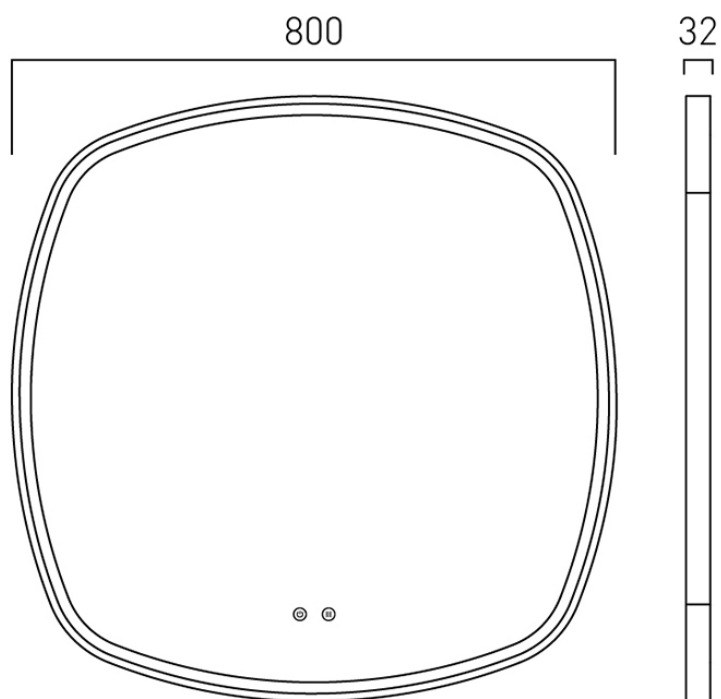

FURNITURE TYPE

Mirror

MIRROR SIZE

800mm

TURN OFF TIMER

30 minute auto timer

ADJUSTABLE LIGHTING

Adjustable light intensity and colour from bright to warm white

PRODUCT CODE: CAM-M8I-SQ-SC

tel: 01934 744466
email: sales@vado.com
www.vado.com

WHERE INSPIRATION FLOWS
TAPS | SHOWERS | FURNITURE

TECHNICAL DRAWING

COLLECTION: CAMEO
PRODUCT CODE: CAM-M81-SQ-SC

tel: 01934 744466
email: sales@vado.com
www.vado.com