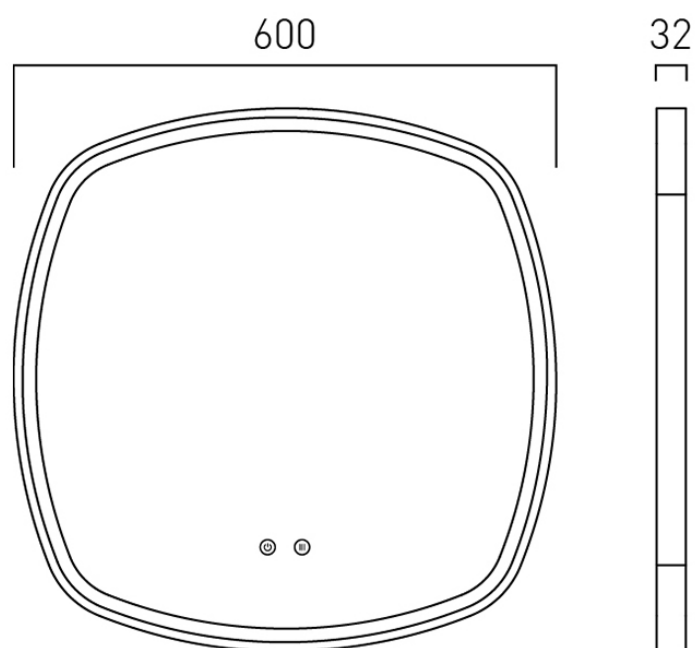

TECHNICAL DRAWING

COLLECTION: CAMEO
PRODUCT CODE: CAM-M6I-SQ-SBR

tel: 01934 744466
email: sales@vado.com
www.vado.com

WHERE INSPIRATION FLOWS
TAPS | SHOWERS | ACCESSORIES