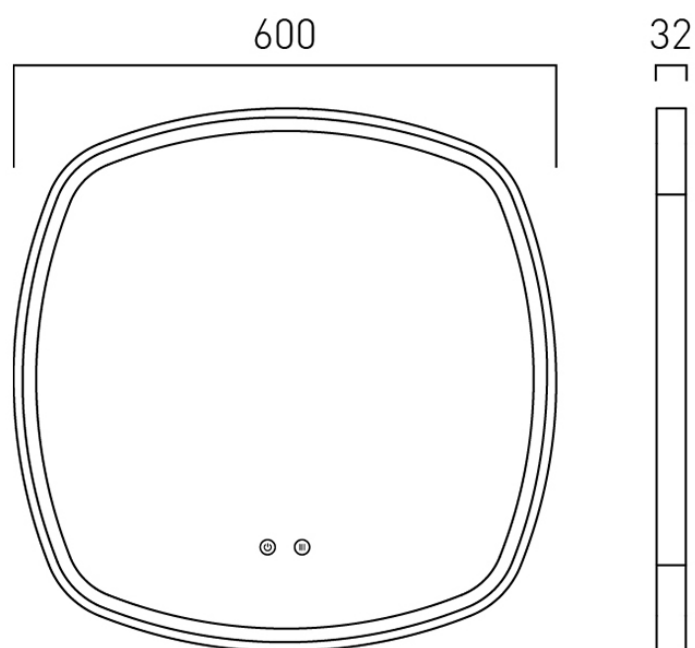

FURNITURE TYPE

Mirror

MIRROR SIZE

600mm

TURN OFF TIMER

30 minute auto timer

ADJUSTABLE LIGHTING

Adjustable light intensity and colour from bright to warm white

PRODUCT CODE: CAM-M6I-SQ-SBR

tel: 01934 744466
email: sales@vado.com
www.vado.com

WHERE INSPIRATION FLOWS
TAPS | SHOWERS | ACCESSORIES

TECHNICAL DRAWING

COLLECTION: CAMEO
PRODUCT CODE: CAM-M6I-SQ-SBR

tel: 01934 744466
email: sales@vado.com
www.vado.com