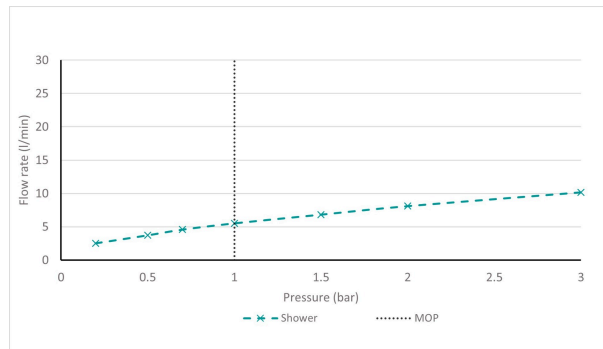

# SPECIFICATION SHEET

COLLECTION: CAMEO  
PRODUCT CODE: CAM-SFMK-MB

The flow rate displayed is calculated using ideal system conditions. This result should only be taken as an indication as the flow rate may vary depending on the specific in-situ configuration.