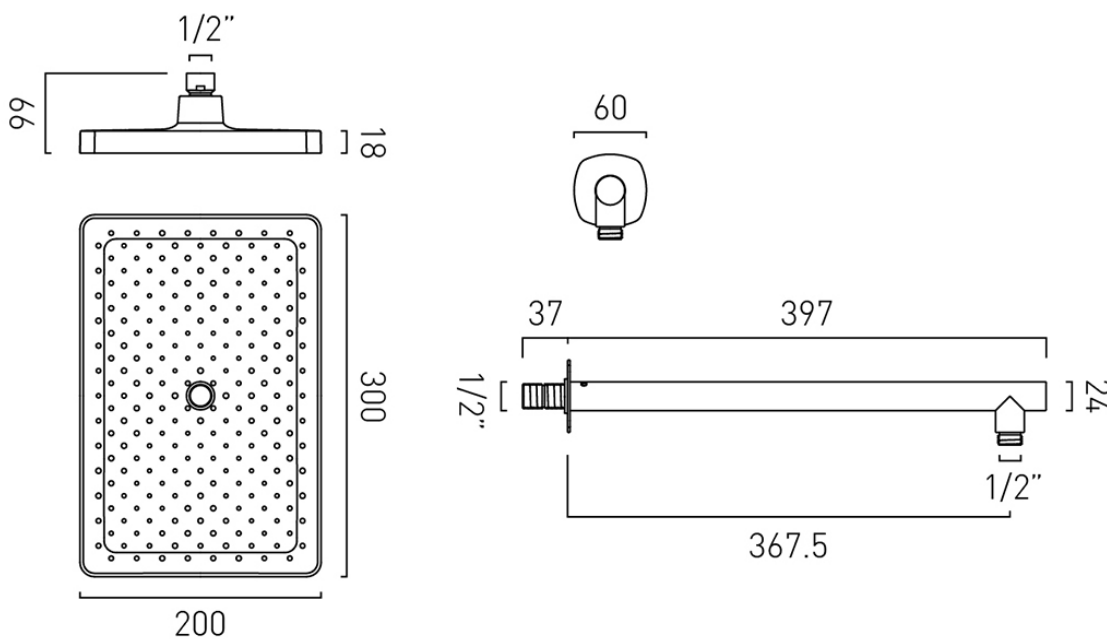

SHOWER HEAD SIZE

200mm x 300mm

COLLECTION NAME

Cameo

FINISH

Chrome

MINIMUM OPERATING PRESSURE

0.2 Bar LP

GUARANTEE

15 Year Guarantee

tel: 01934 744466
email: sales@vado.com
www.vado.com

WHERE INSPIRATION FLOWS
TAPS | SHOWERS | ACCESSORIES

TECHNICAL DRAWING

COLLECTION: CAMEO
PRODUCT CODE: CAM-HEAD/SA-CP

tel: 01934 744466
email: sales@vado.com
www.vado.com