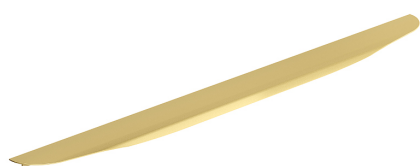

# SPECIFICATION SHEET

COLLECTION: CAMEO  
PRODUCT CODE: CAM-HAN6-SBR

#### COLLECTION NAME

Cameo