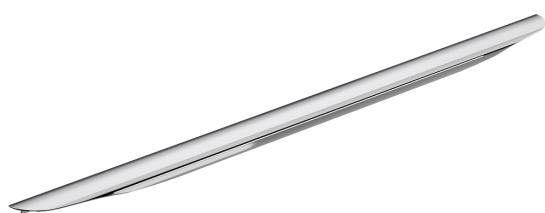

# SPECIFICATION SHEET

COLLECTION: CAMEO  
PRODUCT CODE: CAM-HAN8-CP

## COLLECTION NAME

Cameo

## HANDLE TYPE

Top Mounted

## VANITY SUITABILITY

800mm vanities