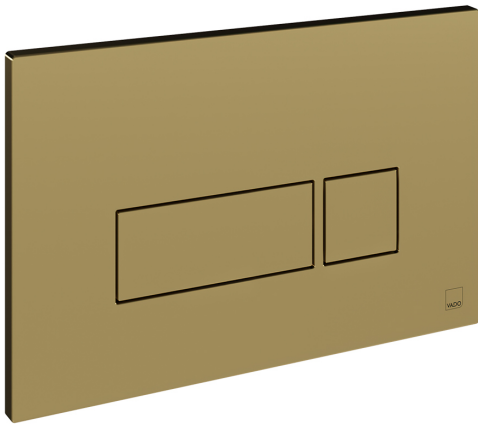

# SPECIFICATION SHEET

COLLECTION: CAMEO

PRODUCT CODE: WG-195-SQ-SBR

## TRIM KIT

Horizontal Square Dual Flush