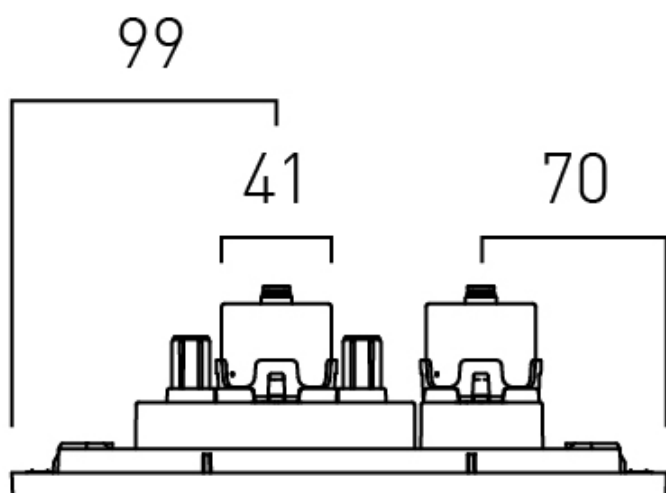

TECHNICAL DRAWING

COLLECTION: CAMEO
PRODUCT CODE: WG-195-SQ-SBR

tel: 01934 744466
email: sales@vado.com
www.vado.com

WHERE INSPIRATION FLOWS
TAPS | SHOWERS | ACCESSORIES