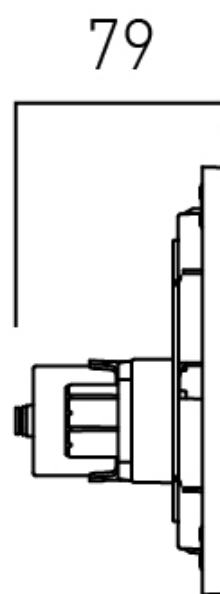

## BACKPLATE

Rectangle

# SPECIFICATION SHEET

COLLECTION: CAMEO

PRODUCT CODE: WG-195-SQ-SBR

tel: 01934 744466  
email: [sales@vado.com](mailto:sales@vado.com)  
[www.vado.com](http://www.vado.com)

WHERE INSPIRATION FLOWS  
TAPS | SHOWERS | ACCESSORIES

# TECHNICAL DRAWING

COLLECTION: CAMEO  
PRODUCT CODE: WG-195-SQ-SBR

tel: 01934 744466  
email: sales@vado.com  
www.vado.com

WHERE INSPIRATION FLOWS  
TAPS | SHOWERS | ACCESSORIES