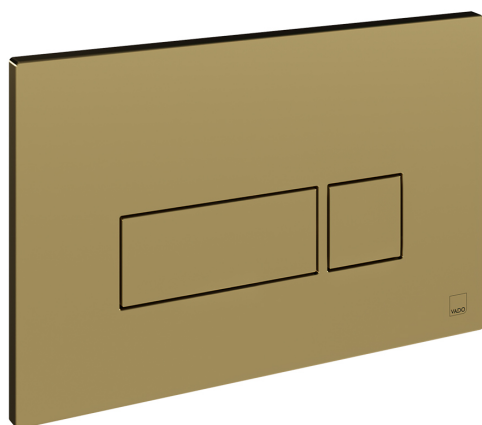

SPECIFICATION SHEET

COLLECTION: CAMEO

PRODUCT CODE: WG-195-SQ-SBR

FINISH

Satin Brass

COLLECTION NAME

Cameo

GUARANTEE

Rectangle

STYLE

Square

tel: 01934 744466
email: sales@vado.com
www.vado.com

WHERE INSPIRATION FLOWS
TAPS | SHOWERS | FURNITURE

SPECIFICATION SHEET

COLLECTION: CAMEO

PRODUCT CODE: WG-195-SQ-SBR