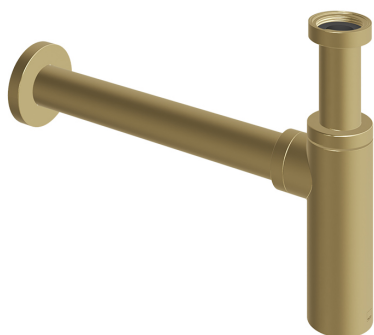

SPECIFICATION SHEET

COLLECTION: CAMEO
PRODUCT CODE: WG-461/RO-SBR

TAP TYPE

Wastes and Fittings

COLLECTION NAME

Cameo

FINISH

Satin Brass

GUARANTEE

10 Year Guarantee

PLUMBING SYSTEM SUITABILITY

Pressurised System

STYLE

Round

CONNECTIONS / FITTINGS

35mm x 300mm pipe connections

INSTALLATION TOLERANCES

min-max vertical adjustment 40-150mm to outlet centre

tel: 01934 744466
email: sales@vado.com
www.vado.com

WHERE INSPIRATION FLOWS
TAPS | SHOWERS | FURNITURE

SPECIFICATION SHEET

COLLECTION: CAMEO

PRODUCT CODE: WG-461/RO-SBR

tel: 01934 744466
email: sales@vado.com
www.vado.com

WHERE INSPIRATION FLOWS
TAPS | SHOWERS | FURNITURE

TECHNICAL DRAWING

COLLECTION: CAMEO

PRODUCT CODE: WG-461/RO-SBR

*75mm water trap seal