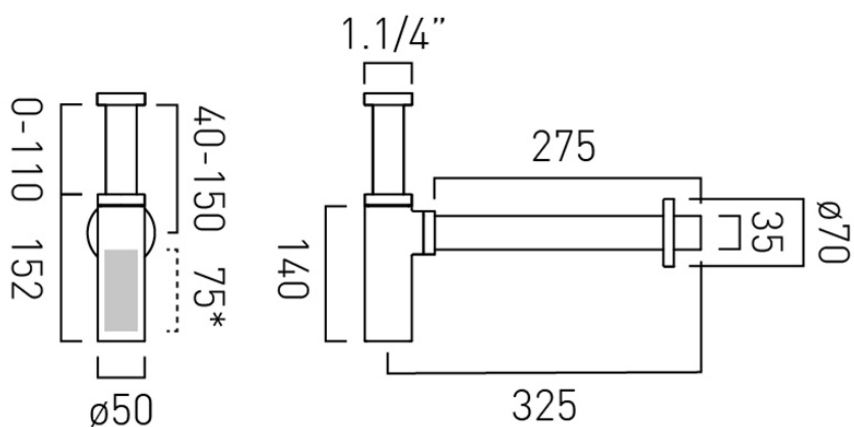

SPECIFICATION SHEET

COLLECTION: CAMEO
PRODUCT CODE: WG-461/RO-SBR

TAP TYPE

Wastes and Fittings

COLLECTION NAME

Cameo

FINISH

Satin Brass

GUARANTEE

10 Year Guarantee

PLUMBING SYSTEM SUITABILITY

Pressurised System

STYLE

Round

CONNECTIONS / FITTINGS

35mm x 300mm pipe connections

INSTALLATION TOLERANCES

min-max vertical adjustment 40-150mm to outlet centre

tel: 01934 744466
email: sales@vado.com
www.vado.com

WHERE INSPIRATION FLOWS
TAPS | SHOWERS | FURNITURE

SPECIFICATION SHEET

COLLECTION: CAMEO

PRODUCT CODE: WG-461/RO-SBR

tel: 01934 744466
email: sales@vado.com
www.vado.com

WHERE INSPIRATION FLOWS
TAPS | SHOWERS | FURNITURE

TECHNICAL DRAWING

COLLECTION: CAMEO

PRODUCT CODE: WG-461/RO-SBR

*75mm water trap seal