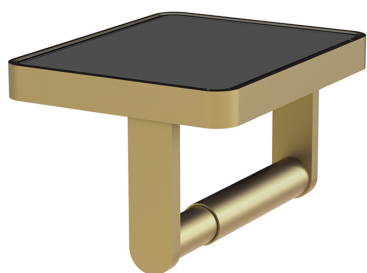

# SPECIFICATION SHEET

COLLECTION: MUSE

PRODUCT CODE: MUS-180-BLK-SBR

## ACCESSORY TYPE

Toilet Roll Holder