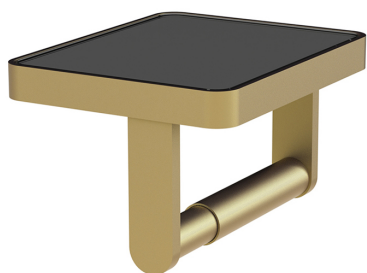

SPECIFICATION SHEET

COLLECTION: MUSE

PRODUCT CODE: MUS-180-BLK-SBR

ACCESSORY TYPE

Toilet Roll Holder

STYLE

Square

COLLECTION NAME

Muse

FINISH

Satin Brass

GUARANTEE

10 Year Guarantee

MOUNTING

Wall Mounted

tel: 01934 744466
email: sales@vado.com
www.vado.com