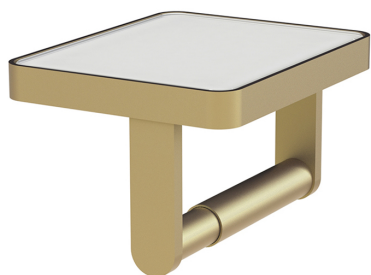

SPECIFICATION SHEET

COLLECTION: MUSE

PRODUCT CODE: MUS-180-WHT-SBR

ACCESSORY TYPE

Toilet Roll Holder

STYLE

Square

COLLECTION NAME

Muse

FINISH

Satin Brass

GUARANTEE

10 Year Guarantee

MOUNTING

Wall Mounted

tel: 01934 744466
email: sales@vado.com
www.vado.com