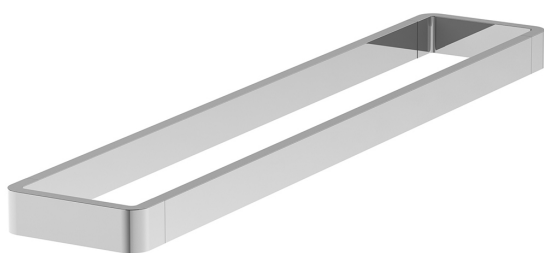

# SPECIFICATION SHEET

COLLECTION: MUSE  
PRODUCT CODE: MUS-184-60-CP

## ACCESSORY TYPE

Towel Rail