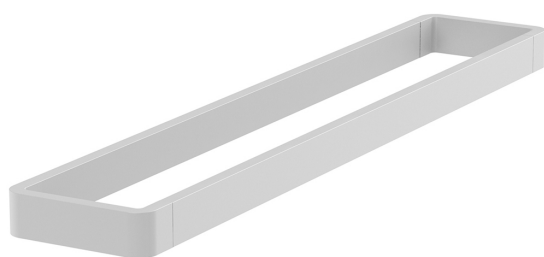

# SPECIFICATION SHEET

COLLECTION: MUSE

PRODUCT CODE: MUS-184-60-MW

**ACCESSORY TYPE**

Towel Rail

**STYLE**

Square

**COLLECTION NAME**

Muse

**FINISH**

Matt White

**GUARANTEE**

10 Year Guarantee

**MOUNTING**

Wall Mounted

tel: 01934 744466  
email: [sales@vado.com](mailto:sales@vado.com)  
[www.vado.com](http://www.vado.com)