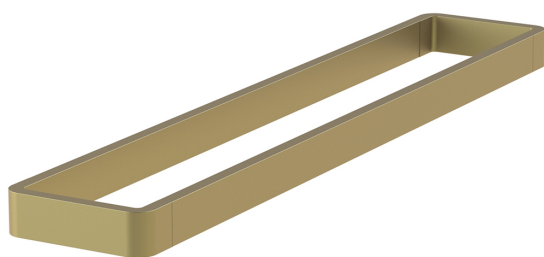

# SPECIFICATION SHEET

COLLECTION: MUSE  
PRODUCT CODE: MUS-184-60-SBR

#### ACCESSORY TYPE

Towel Rail