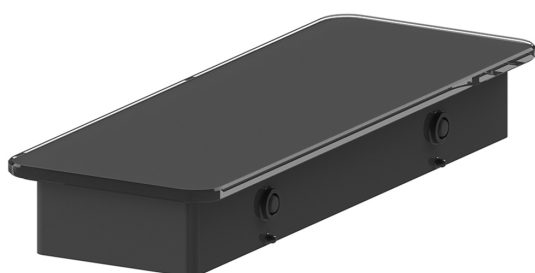

SPECIFICATION SHEET

COLLECTION: MUSE
PRODUCT CODE: MUS-085-30-BLK

ACCESSORY TYPE

Shelves

COLLECTION NAME

Muse

FINISH

Matt Black