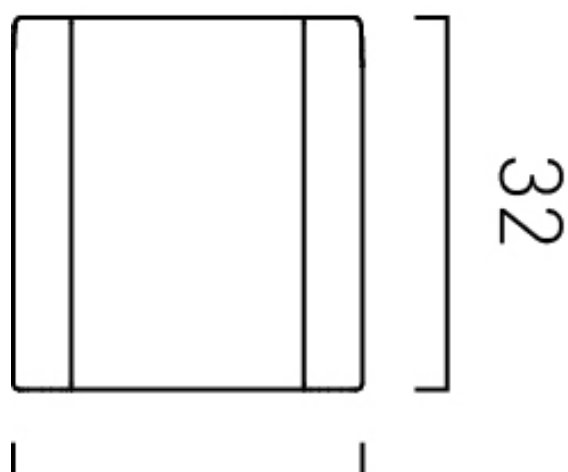

TECHNICAL DRAWING

COLLECTION: MUSE
PRODUCT CODE: MUS-186-CP

30

45

tel: 01934 744466
email: sales@vado.com
www.vado.com

WHERE INSPIRATION FLOWS
TAPS | SHOWERS | ACCESSORIES