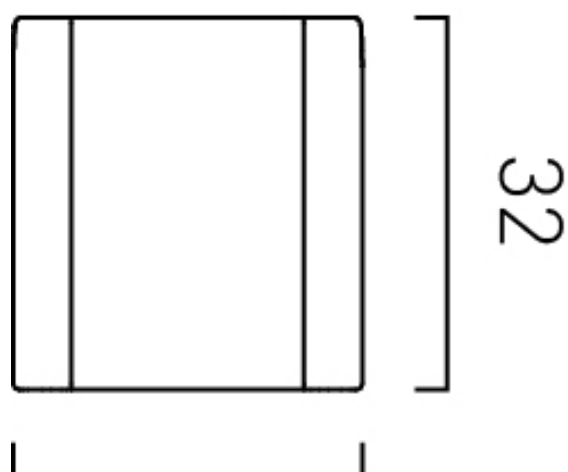

TECHNICAL DRAWING

COLLECTION: MUSE
PRODUCT CODE: MUS-186-CP

30

45

tel: 01934 744466
email: sales@vado.com
www.vado.com

WHERE INSPIRATION FLOWS
TAPS | SHOWERS | FURNITURE