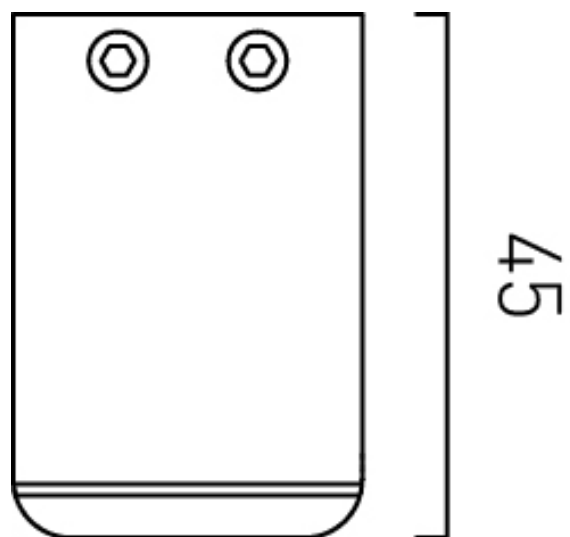

SPECIFICATION SHEET

COLLECTION: MUSE

PRODUCT CODE: MUS-186-CP

tel: 01934 744466
email: sales@vado.com
www.vado.com

WHERE INSPIRATION FLOWS
TAPS | SHOWERS | ACCESSORIES

TECHNICAL DRAWING

COLLECTION: MUSE
PRODUCT CODE: MUS-186-CP