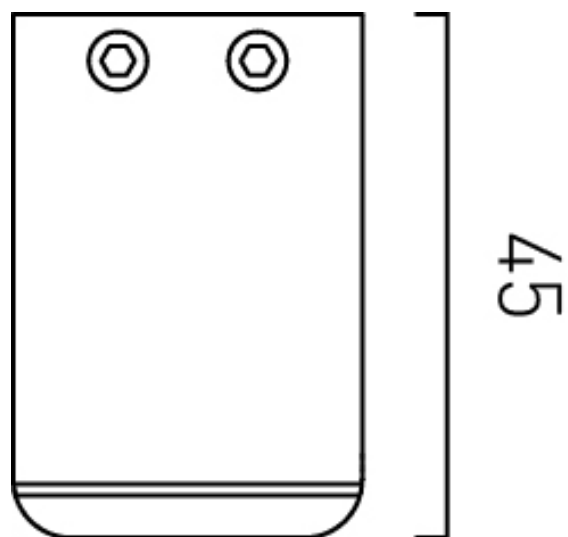

# SPECIFICATION SHEET

COLLECTION: MUSE

PRODUCT CODE: MUS-186-CP

tel: 01934 744466  
email: [sales@vado.com](mailto:sales@vado.com)  
[www.vado.com](http://www.vado.com)

WHERE INSPIRATION FLOWS  
TAPS | SHOWERS | FURNITURE

# TECHNICAL DRAWING

COLLECTION: MUSE  
PRODUCT CODE: MUS-186-CP

30

45

tel: 01934 744466  
email: [sales@vado.com](mailto:sales@vado.com)  
[www.vado.com](http://www.vado.com)

WHERE INSPIRATION FLOWS  
TAPS | SHOWERS | FURNITURE