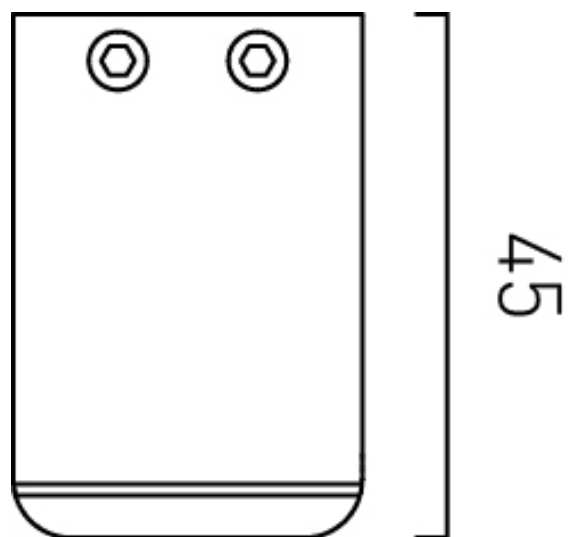

TECHNICAL DRAWING

COLLECTION: MUSE
PRODUCT CODE: MUS-186-CP

30

45

tel: 01934 744466
email: sales@vado.com
www.vado.com

WHERE INSPIRATION FLOWS
TAPS | SHOWERS | ACCESSORIES