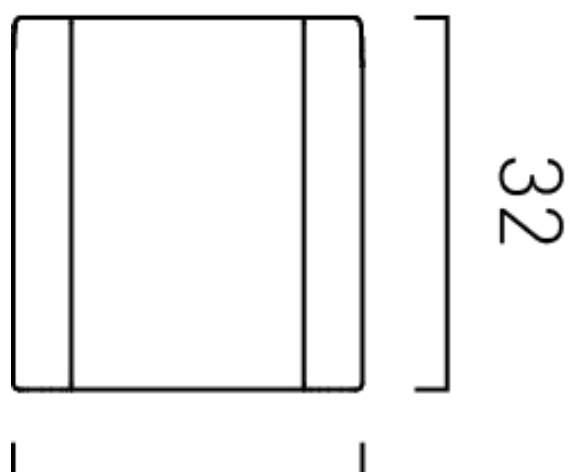

SPECIFICATION SHEET

COLLECTION: MUSE

PRODUCT CODE: MUS-186-CP

tel: 01934 744466
email: sales@vado.com
www.vado.com

WHERE INSPIRATION FLOWS
TAPS | SHOWERS | ACCESSORIES

TECHNICAL DRAWING

COLLECTION: MUSE
PRODUCT CODE: MUS-186-CP