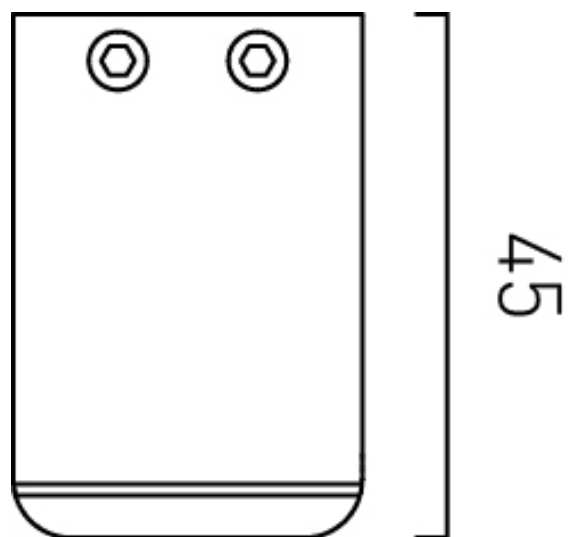

TECHNICAL DRAWING

COLLECTION: MUSE
PRODUCT CODE: MUS-186-MW

30

45