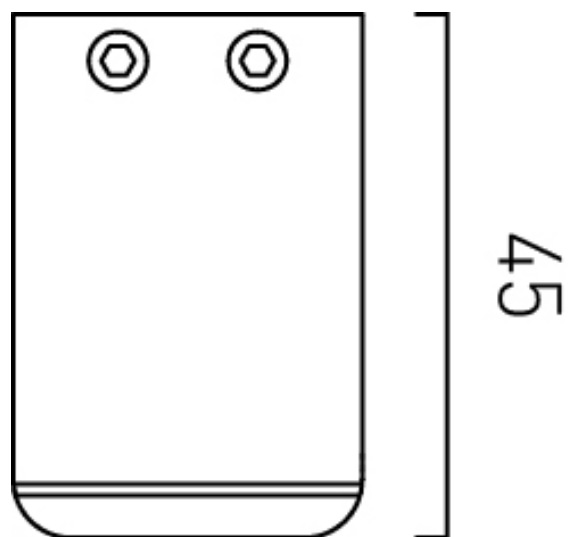

TECHNICAL DRAWING

COLLECTION: MUSE
PRODUCT CODE: MUS-186-MW

30

45

tel: 01934 744466
email: sales@vado.com
www.vado.com

WHERE INSPIRATION FLOWS
TAPS | SHOWERS | ACCESSORIES