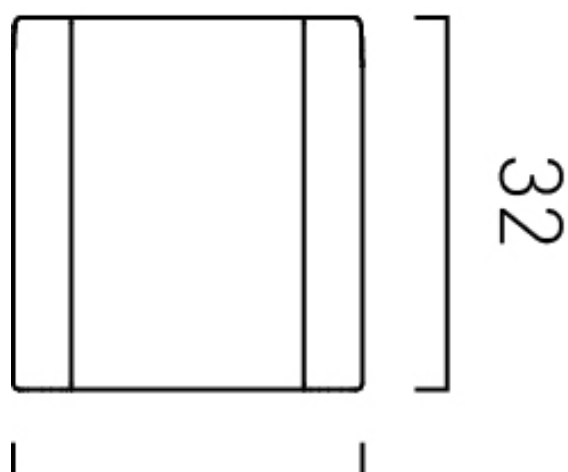

SPECIFICATION SHEET

COLLECTION: MUSE

PRODUCT CODE: MUS-186-MW

tel: 01934 744466
email: sales@vado.com
www.vado.com

WHERE INSPIRATION FLOWS
TAPS | SHOWERS | FURNITURE

TECHNICAL DRAWING

COLLECTION: MUSE
PRODUCT CODE: MUS-186-MW