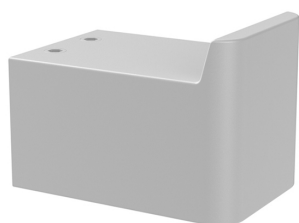

# SPECIFICATION SHEET

COLLECTION: MUSE  
PRODUCT CODE: MUS-186-MW