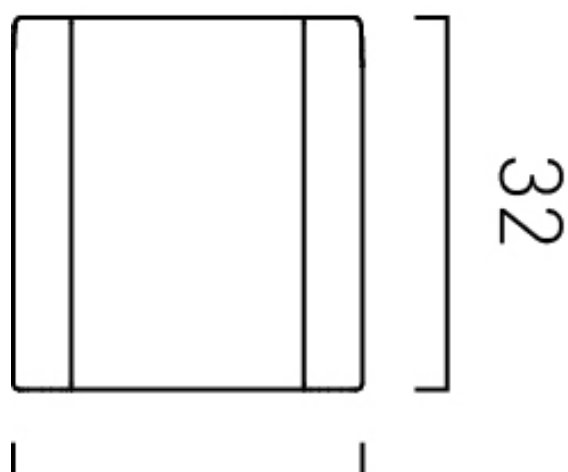

TECHNICAL DRAWING

COLLECTION: MUSE
PRODUCT CODE: MUS-186-MW

30

45