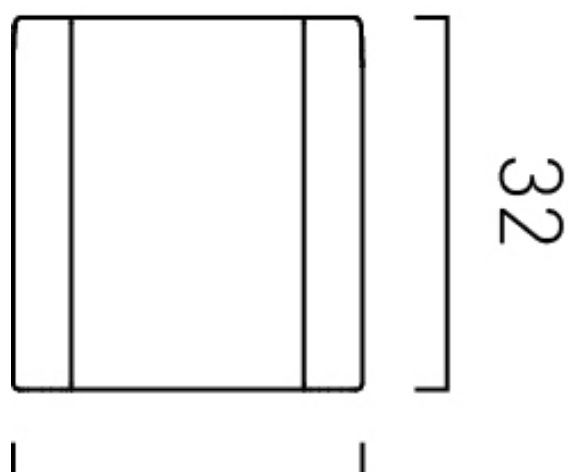

TECHNICAL DRAWING

COLLECTION: MUSE
PRODUCT CODE: MUS-186-MW

30

45

tel: 01934 744466
email: sales@vado.com
www.vado.com

WHERE INSPIRATION FLOWS
TAPS | SHOWERS | ACCESSORIES