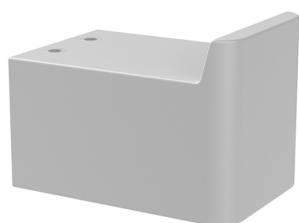

SPECIFICATION SHEET

COLLECTION: MUSE
PRODUCT CODE: MUS-186-MW

ACCESSORY TYPE

Robe Hook

STYLE

Square

COLLECTION NAME

Muse