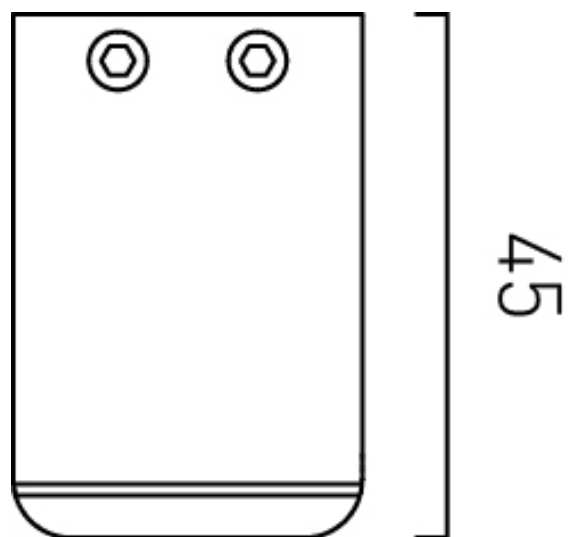

SPECIFICATION SHEET

COLLECTION: MUSE

PRODUCT CODE: MUS-186-MW

tel: 01934 744466
email: sales@vado.com
www.vado.com

WHERE INSPIRATION FLOWS
TAPS | SHOWERS | FURNITURE

TECHNICAL DRAWING

COLLECTION: MUSE
PRODUCT CODE: MUS-186-MW