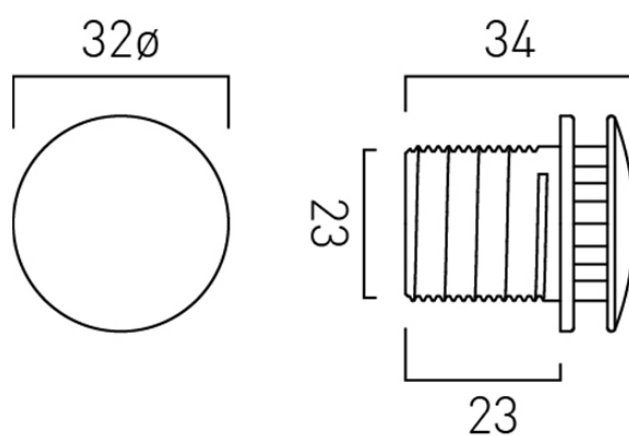

# SPECIFICATION SHEET

COLLECTION: CAMEO  
PRODUCT CODE: CAM-BMO-MW

tel: 01934 744466  
email: [sales@vado.com](mailto:sales@vado.com)  
[www.vado.com](http://www.vado.com)

WHERE INSPIRATION FLOWS  
TAPS | SHOWERS | ACCESSORIES

# TECHNICAL DRAWING

COLLECTION: CAMEO  
PRODUCT CODE: CAM-BMO-MW

tel: 01934 744466  
email: sales@vado.com  
www.vado.com

WHERE INSPIRATION FLOWS  
TAPS | SHOWERS | ACCESSORIES