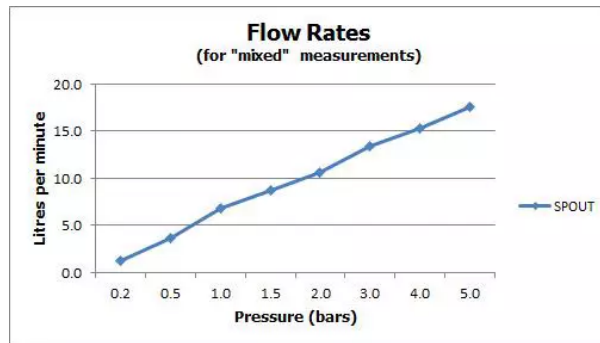

SPECIFICATION SHEET

COLLECTION: I-TECH
PRODUCT CODE: IR-100/ZOO-C/P

The flow rate displayed is calculated using ideal system conditions. This result should only be taken as an indication as the flow rate may vary depending on the specific in-situ configuration.