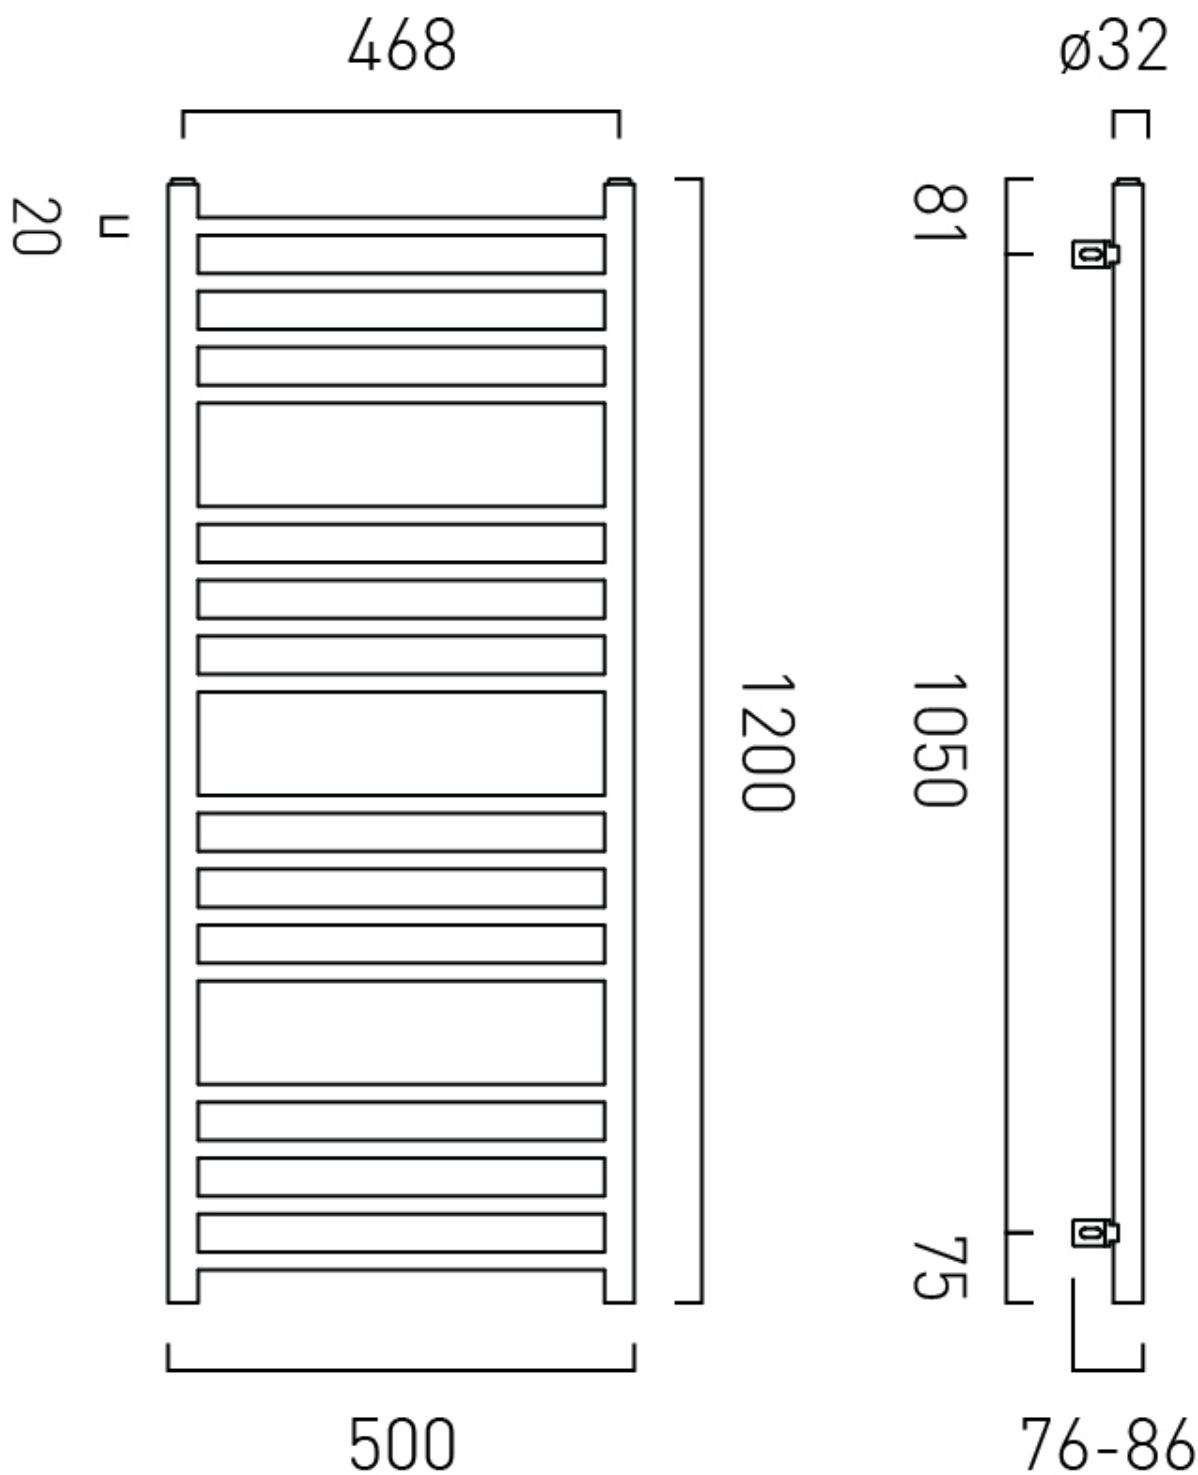

MAX OPERATING TEMPERATURE

70 degrees

TECHNICAL DRAWING

COLLECTION: MUSE

PRODUCT CODE: MUS-HTR-R01200-MB

tel: 01934 744466
email: sales@vado.com
www.vado.com

WHERE INSPIRATION FLOWS
TAPS | SHOWERS | ACCESSORIES