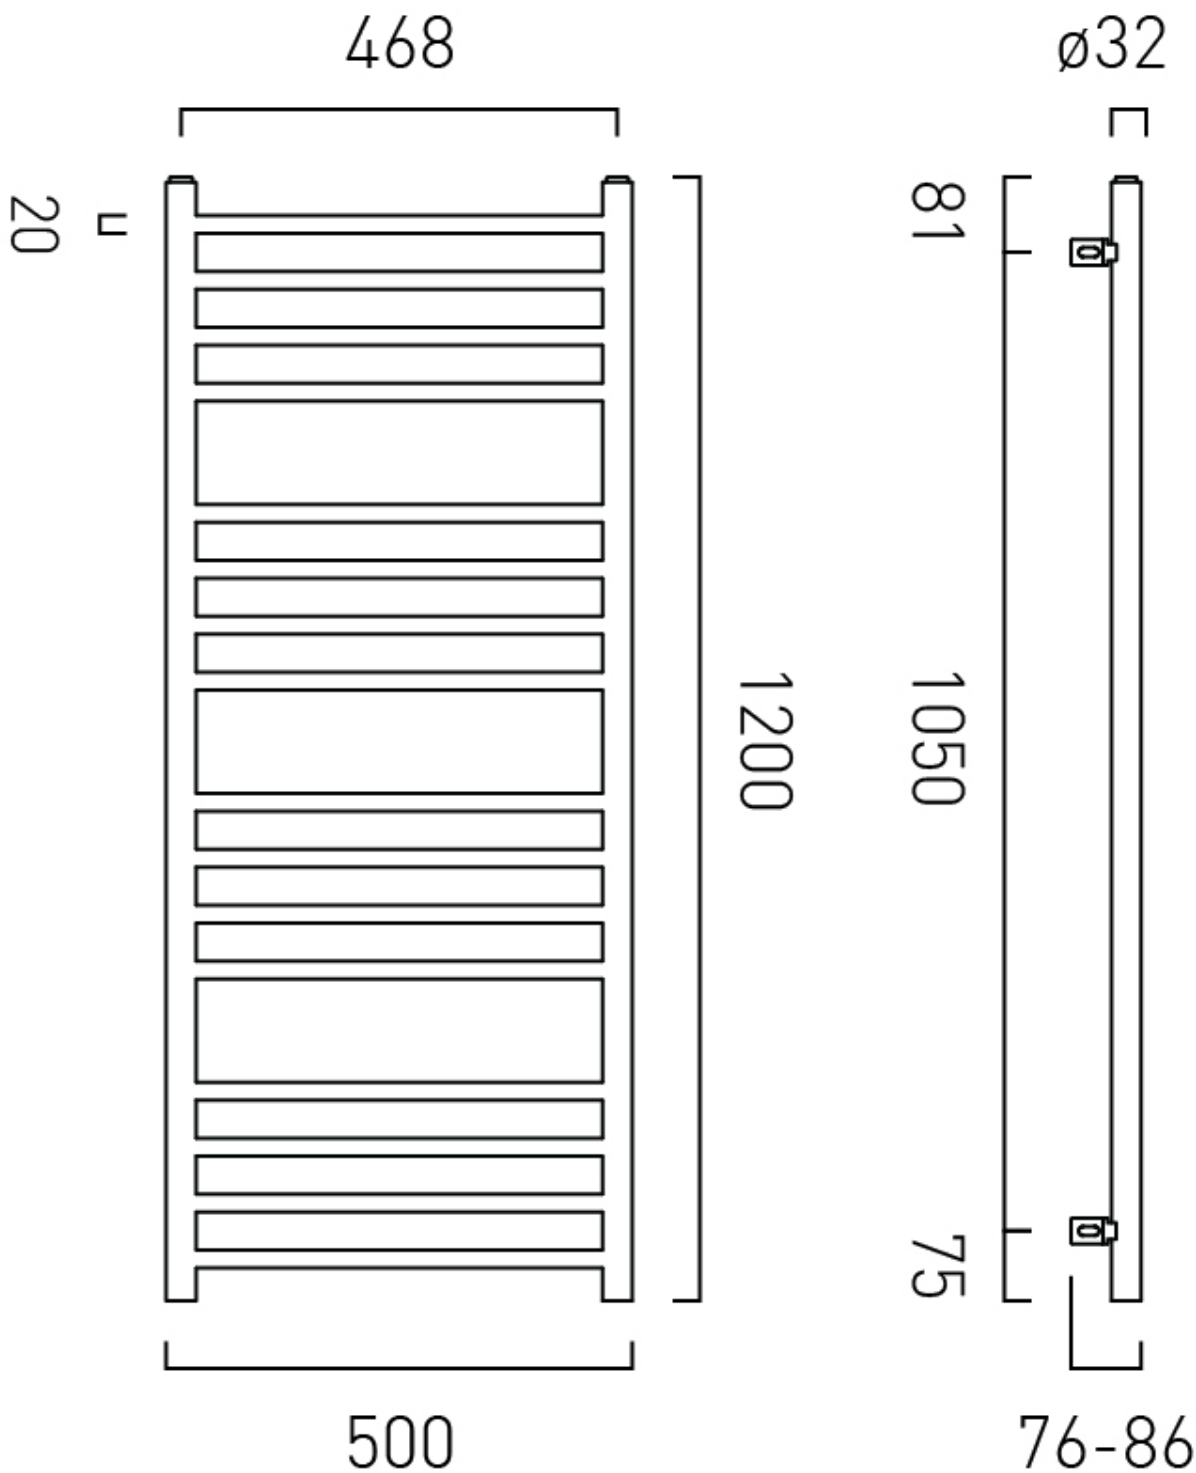

TECHNICAL DRAWING

COLLECTION: MUSE

PRODUCT CODE: MUS-HTR-R01200-MW

tel: 01934 744466
email: sales@vado.com
www.vado.com

WHERE INSPIRATION FLOWS
TAPS | SHOWERS | ACCESSORIES