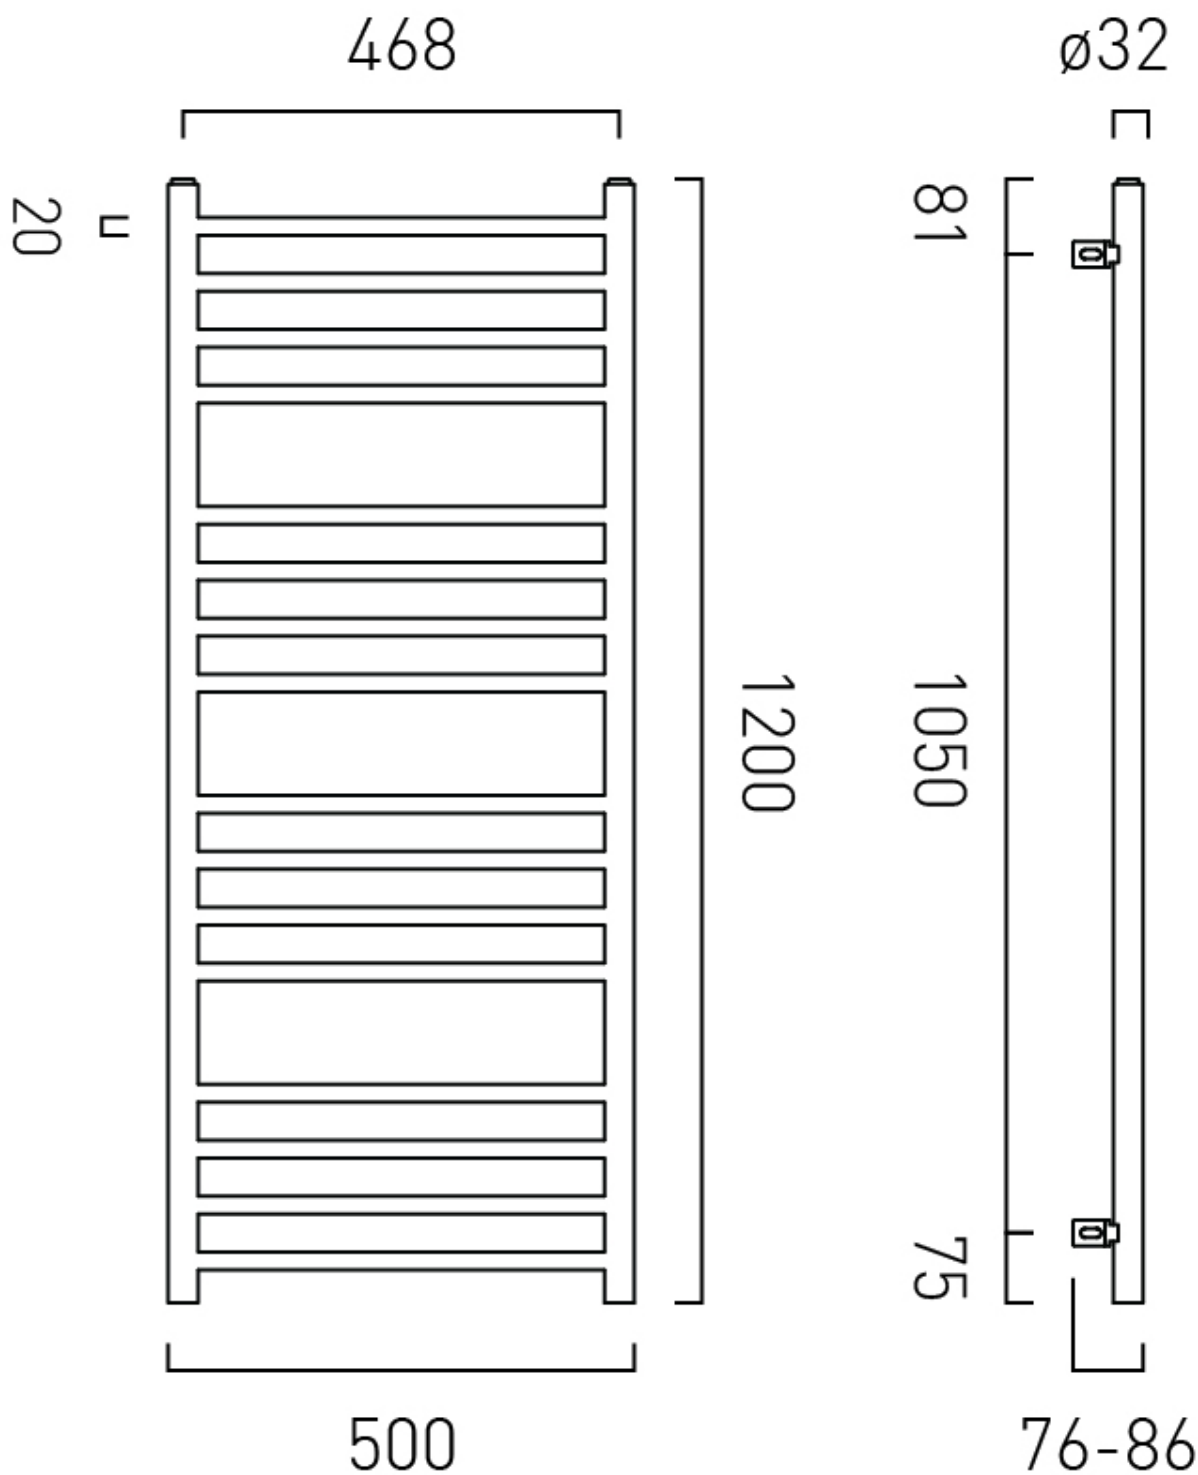

TECHNICAL DRAWING

COLLECTION: MUSE

PRODUCT CODE: MUS-HTR-R01200-MW

tel: 01934 744466
email: sales@vado.com
www.vado.com

WHERE INSPIRATION FLOWS
TAPS | SHOWERS | FURNITURE