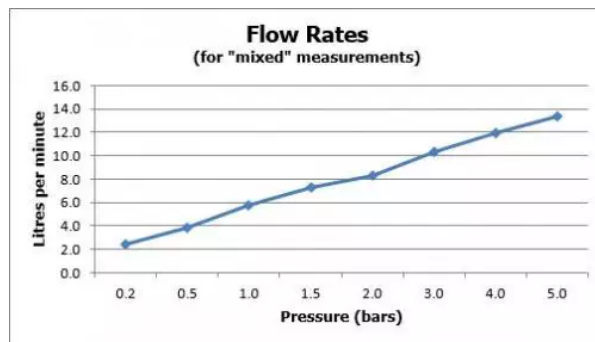

SPECIFICATION SHEET

COLLECTION: ZOO
PRODUCT CODE: CUC-3002-C/P

The flow rate displayed is calculated using ideal system conditions. This result should only be taken as an indication as the flow rate may vary depending on the specific in-situ configuration.