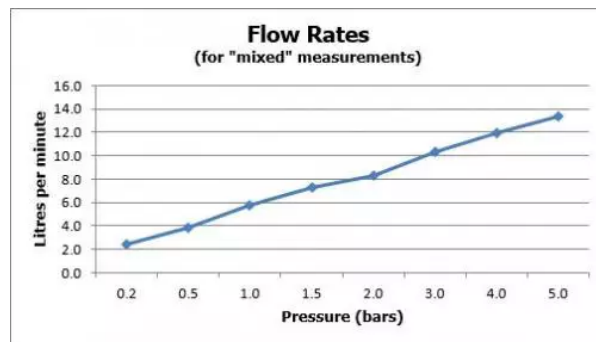

SPECIFICATION SHEET

COLLECTION: ZOO

PRODUCT CODE: CUC-3002-C/P

The flow rate displayed is calculated using ideal system conditions. This result should only be taken as an indication as the flow rate may vary depending on the specific in-situ configuration.