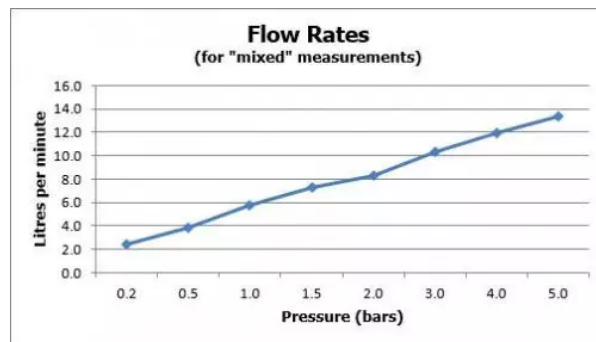

# SPECIFICATION SHEET

COLLECTION: ZOO  
PRODUCT CODE: CUC-3002-C/P

The flow rate displayed is calculated using ideal system conditions. This result should only be taken as an indication as the flow rate may vary depending on the specific in-situ configuration.